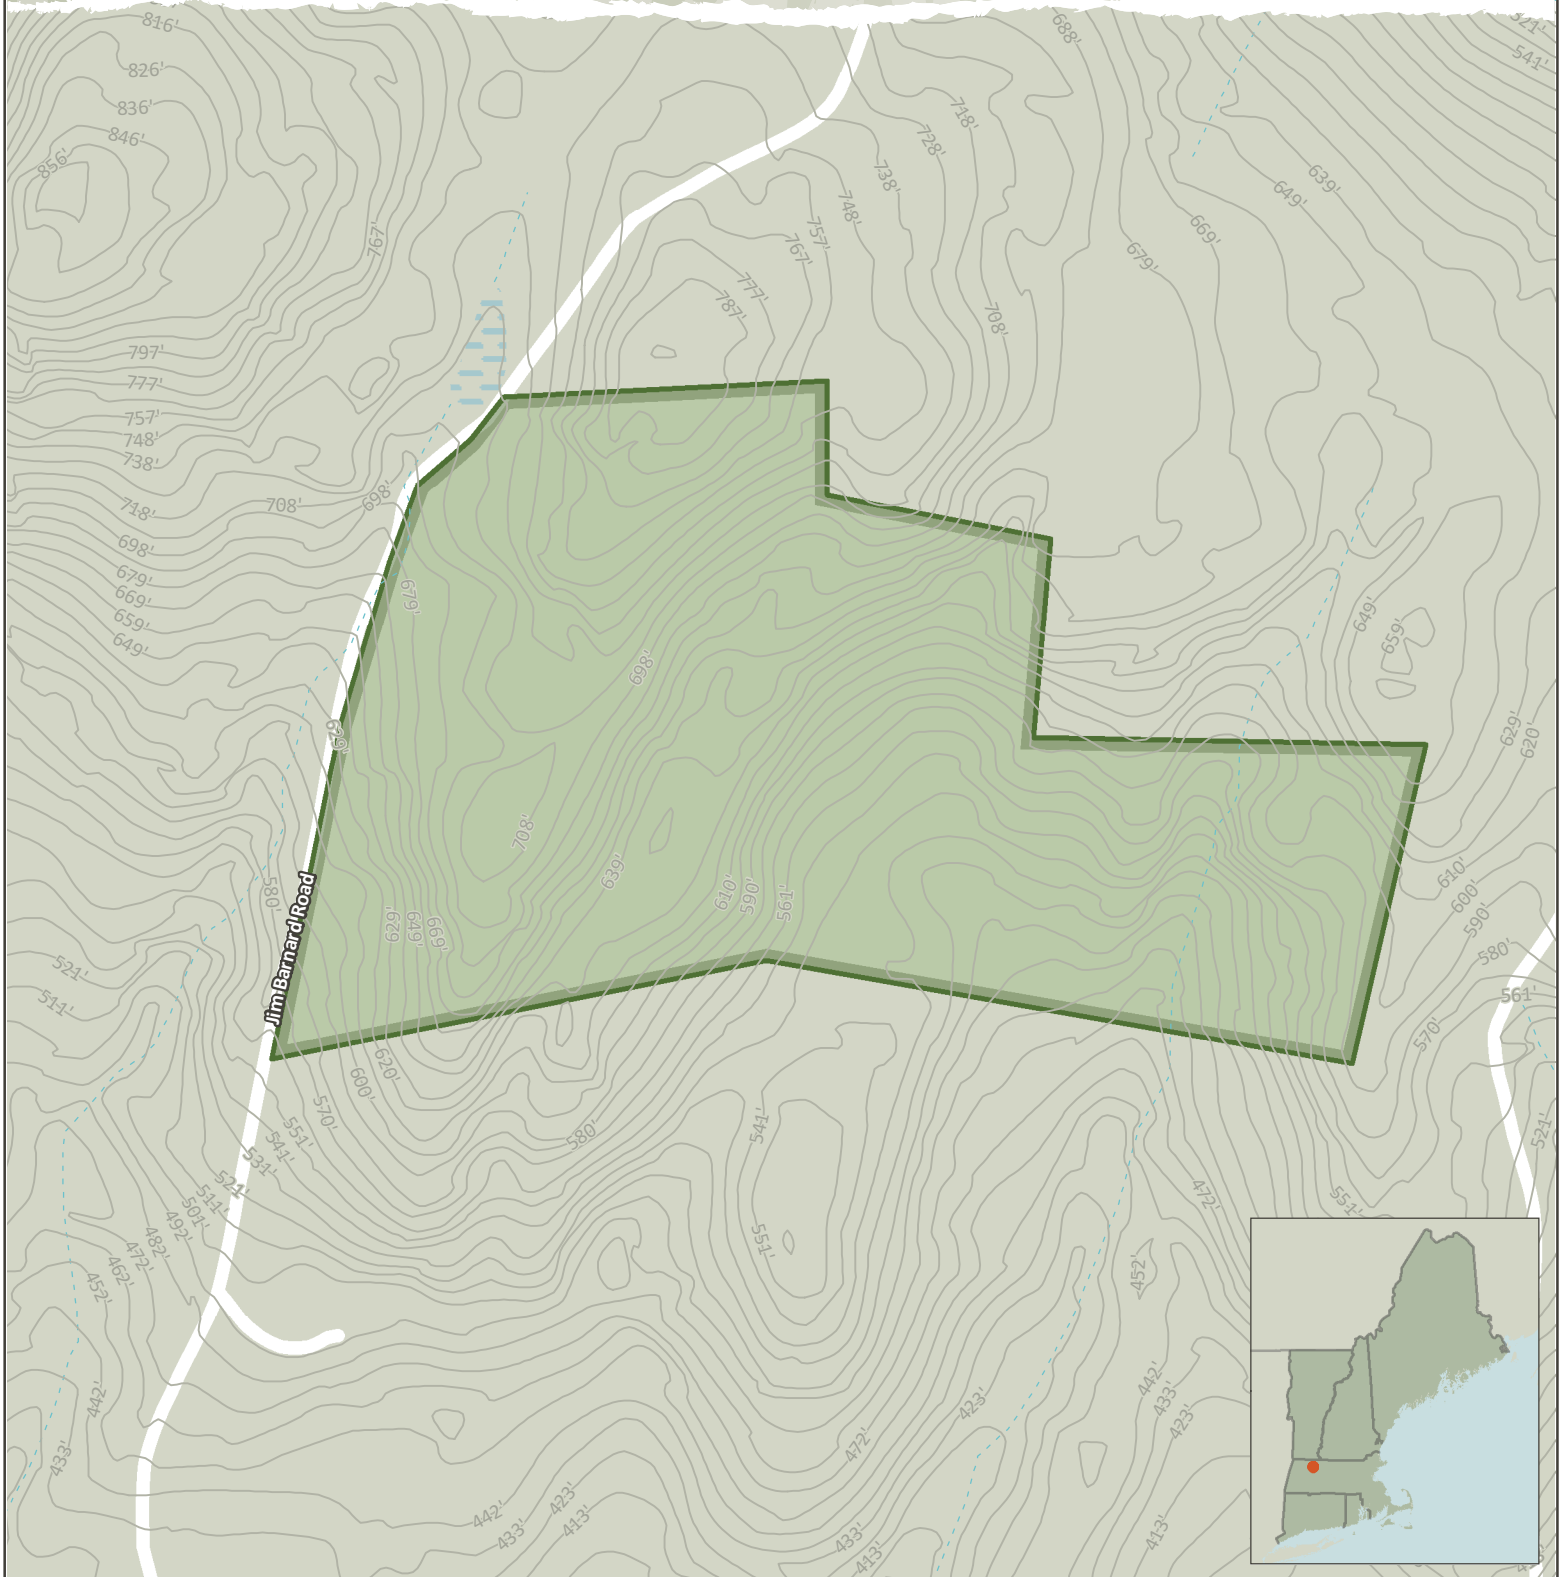

Wells Memorial Forest

Shelburne, MA - 54 Acres

Community Forest Recreation Map

NEW ENGLAND
FORESTRY
FOUNDATION

LEGEND

- NEFF Land
- Open Water
- Wetlands
- Perennial Streams
- Intermittent Streams
- Contours (ft)

NOTES

Refer to the NEFF website for Community Forest recreation guidelines and regulations.
Contour interval is 10 feet.

Credits:
ESRI 'Terrain Base' map service

Date: 4/15/2020

0 100 200 400 Feet