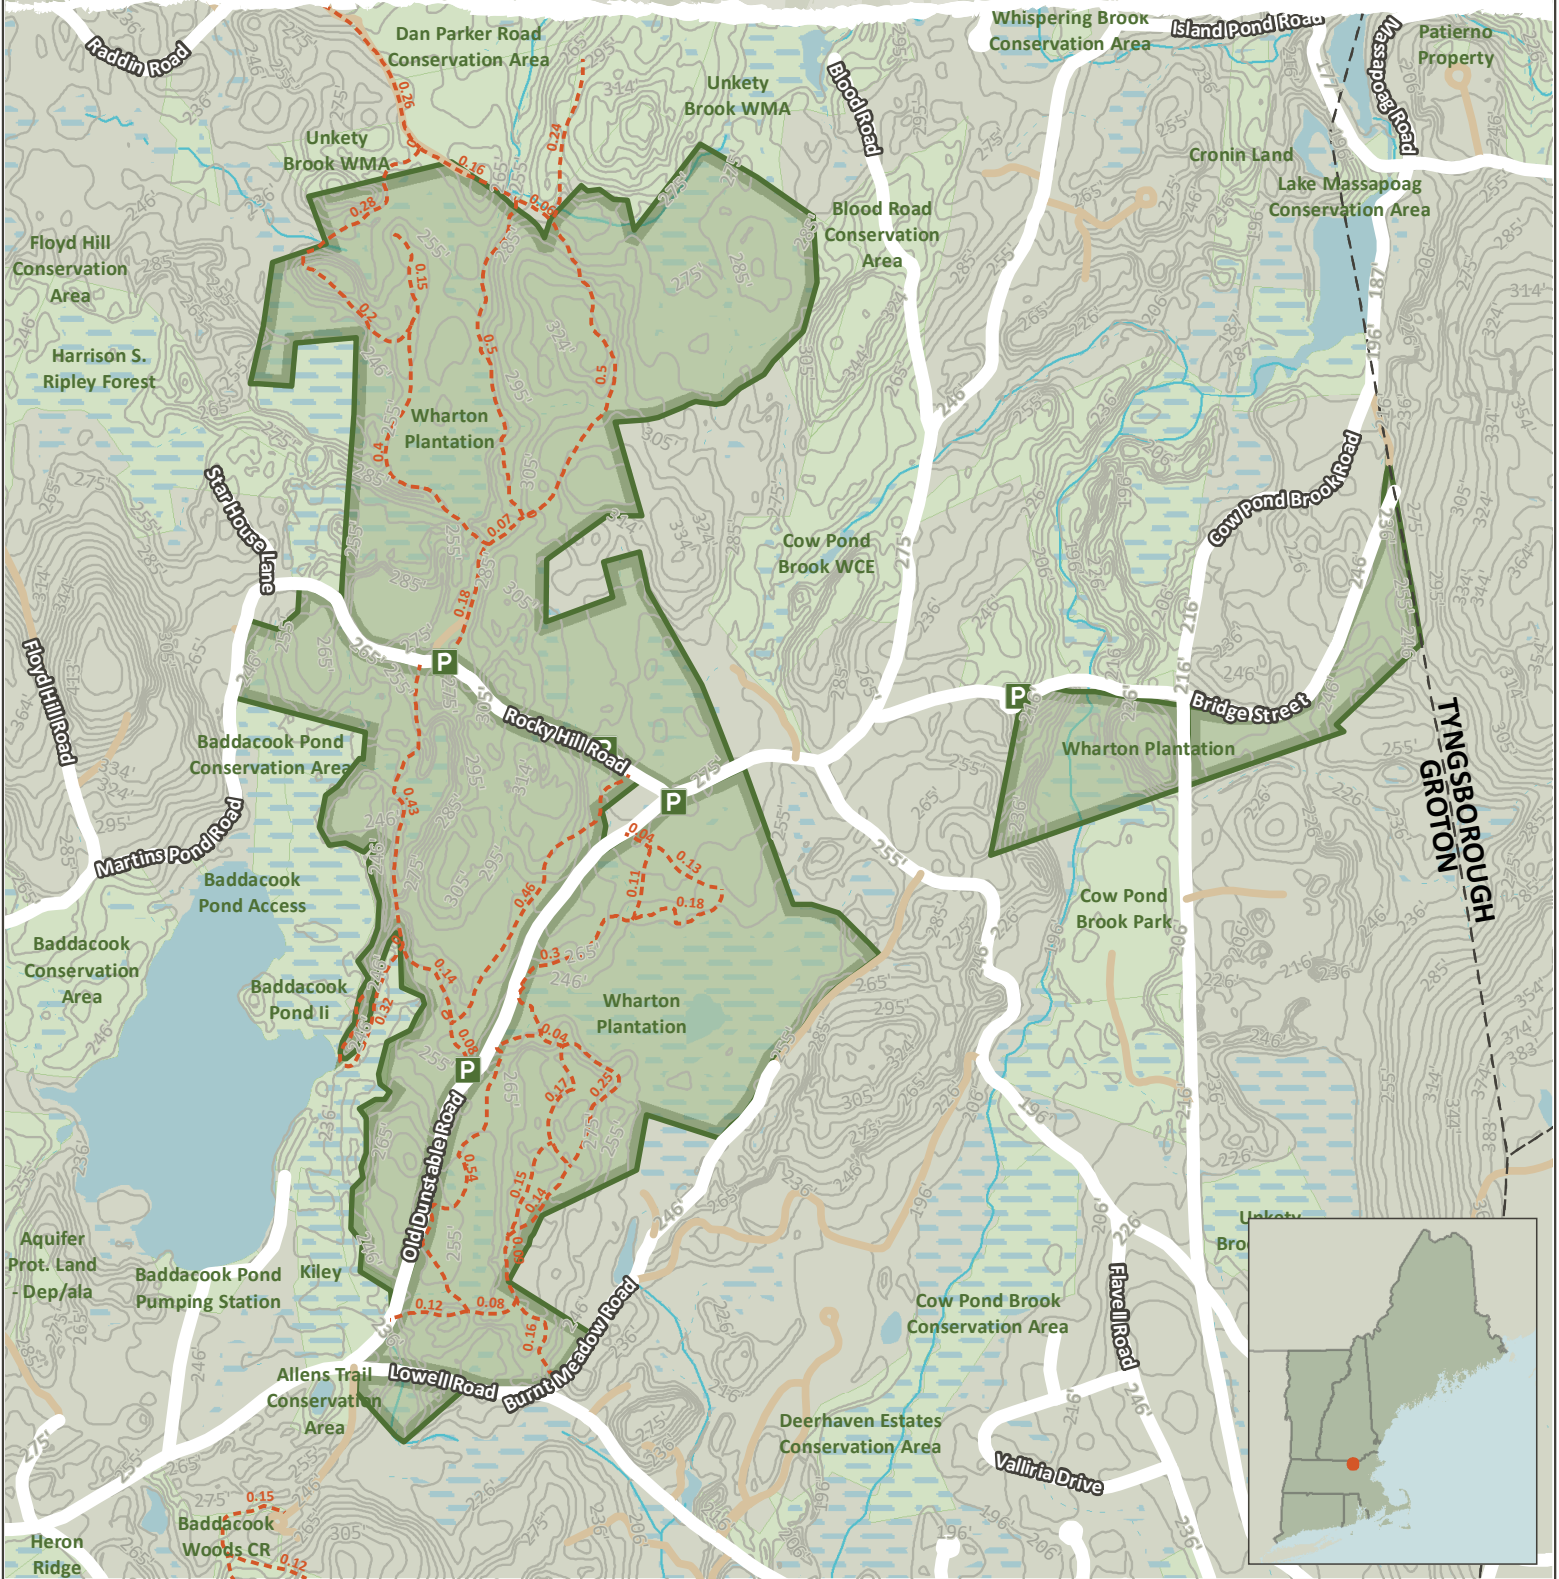

Wharton Plantation

Groton, MA - 623 Acres

Community Forest Recreation Map

NEW ENGLAND
FORESTRY
FOUNDATION

LEGEND

- NEFF Land
- Other Protected Land
- Trails
- P Limited Roadside Parking
- Class 6 (Minor) Road
- Open Water
- Wetlands
- Perennial Streams
- Intermittent Streams
- Contours (ft)

NOTES

Refer to the NEFF website for Community Forest recreation guidelines and regulations. Trail distances are shown in miles. Countour interval is 10 ft.

Credits:
ESRI 'Terrain Base' map service

Date: 10/15/2019