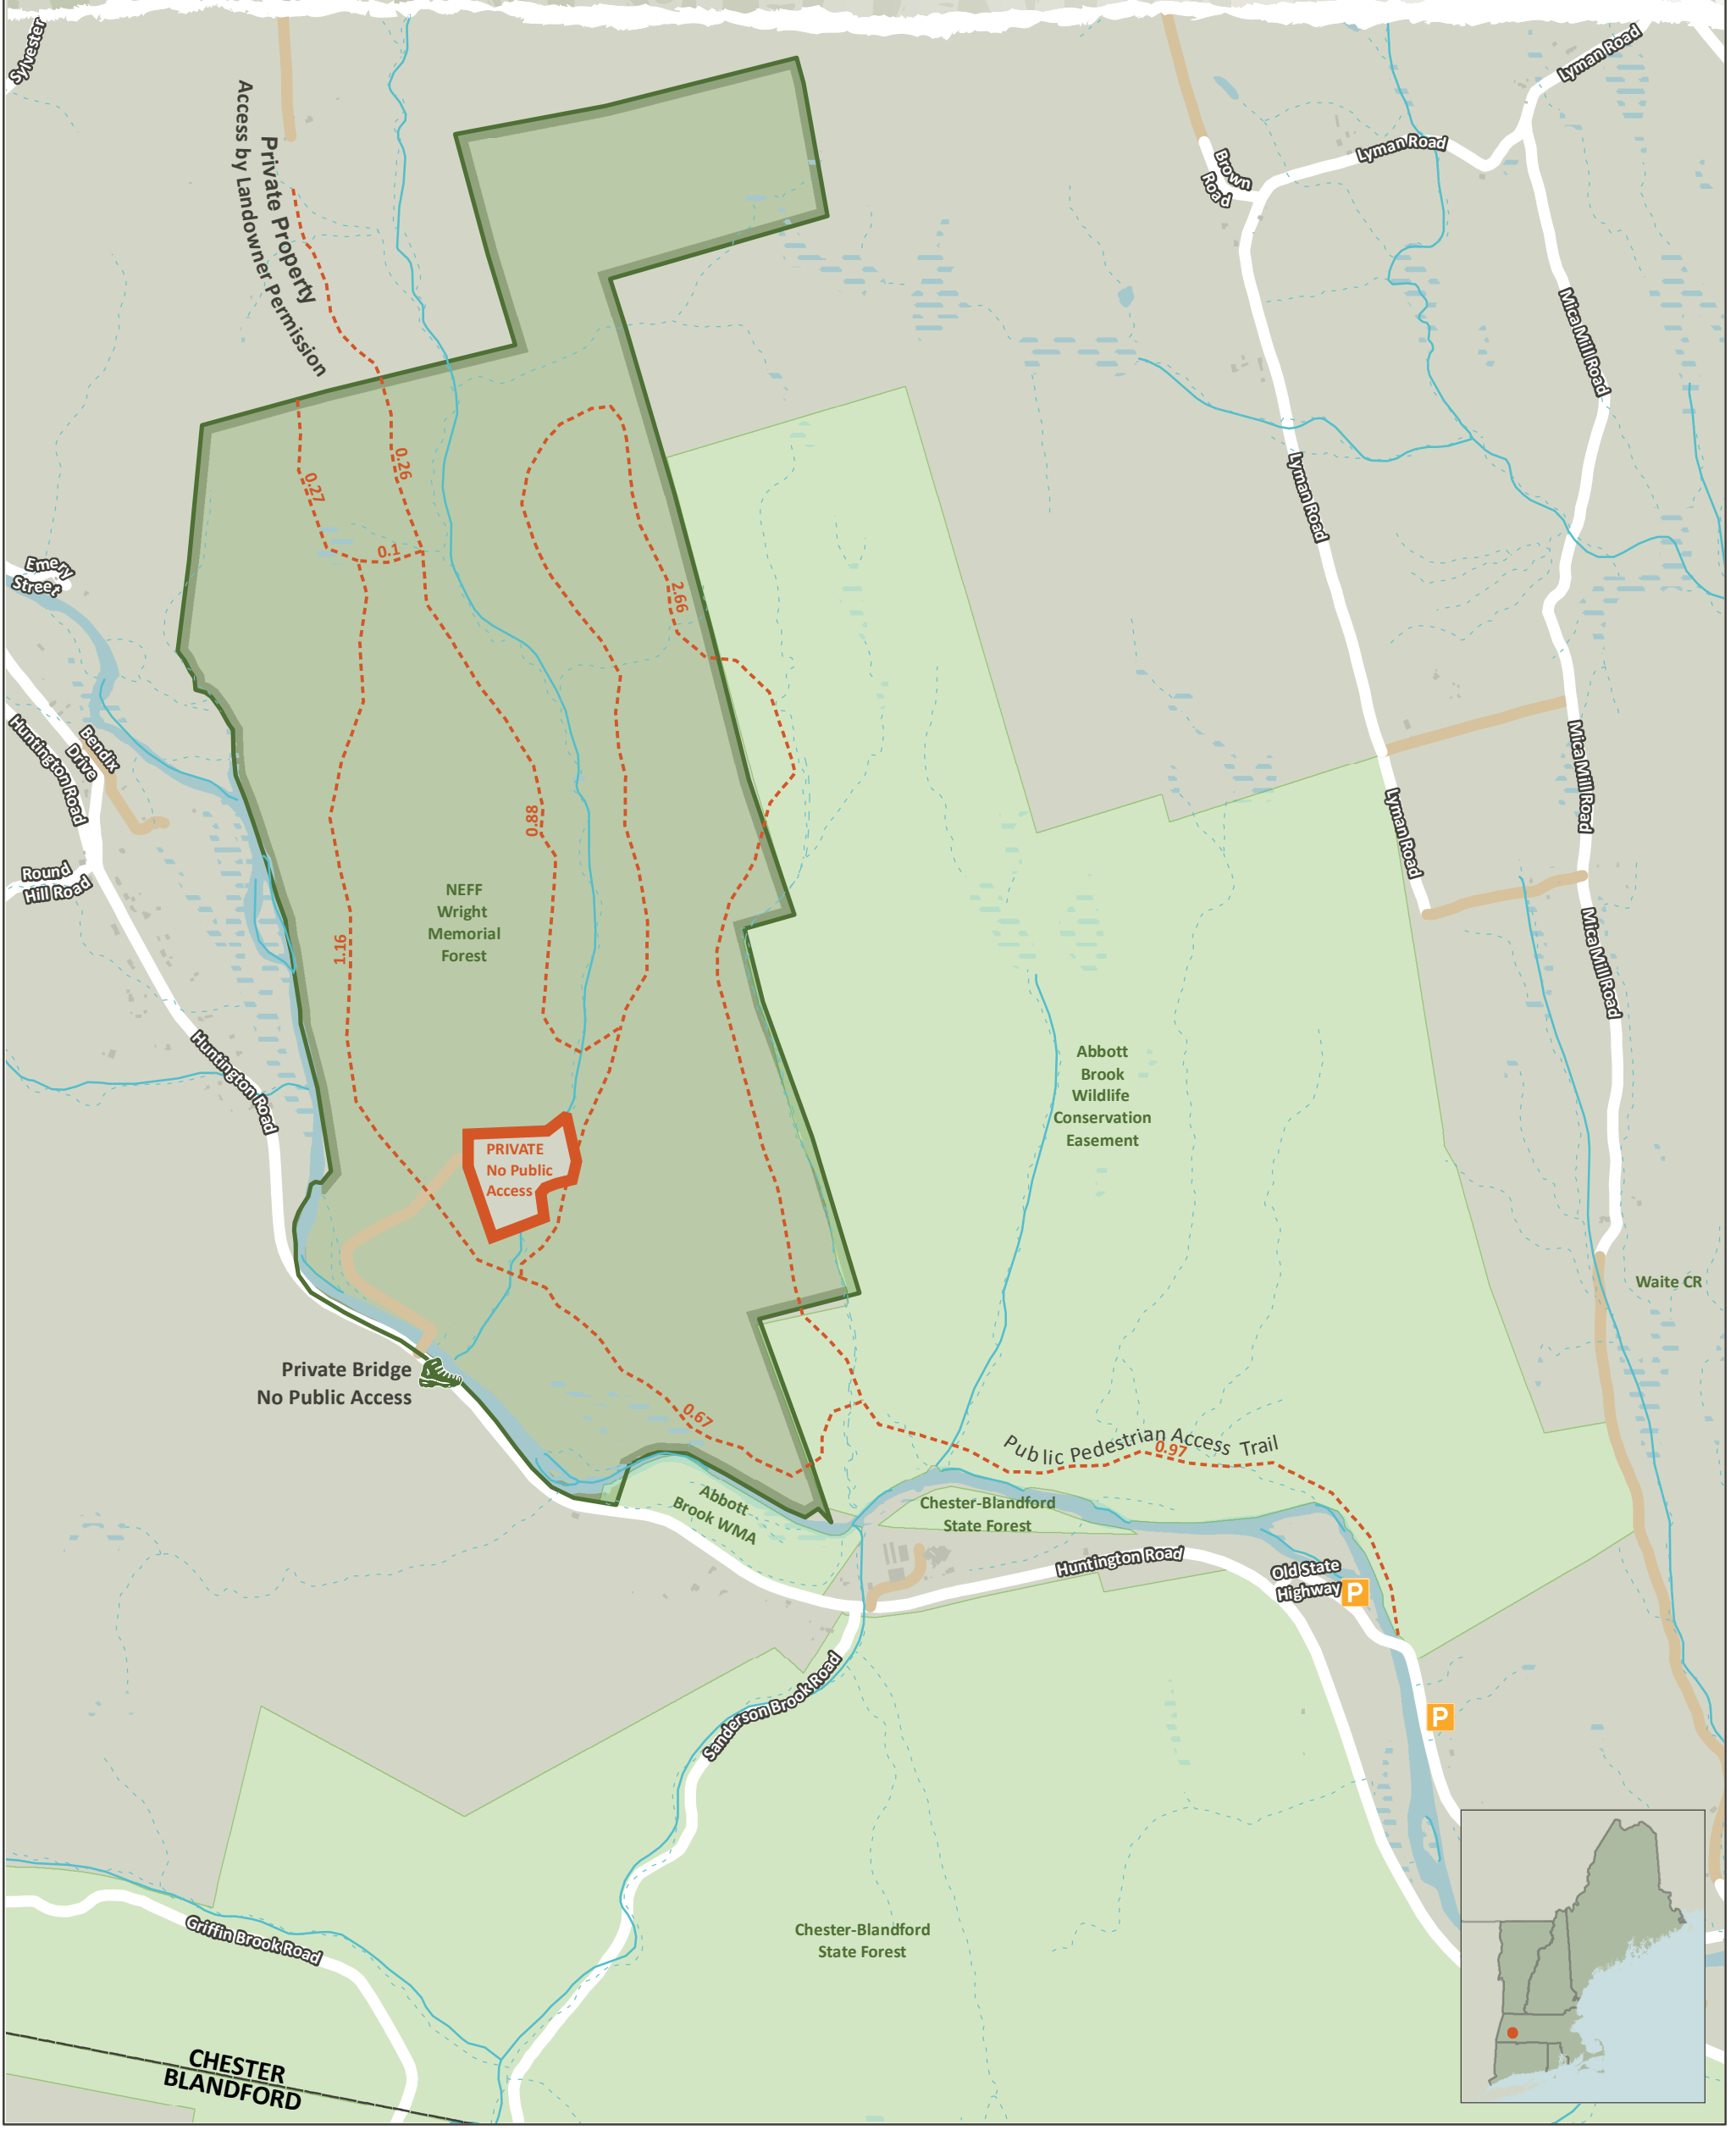

# Wright Memorial Forest

Chester, Massachusetts - 822 Acres

Community Forest Recreation Map

NEW ENGLAND  
**FORESTRY**  
FOUNDATION

## LEGEND

- NEFF Land
- Other Protected Land
- Trails
- P Parking
- NEFF Property Sign
- Class VI - Minor Road
- Open Water
- Wetlands
- Perennial Streams
- Intermittent Streams
- Contours (ft)

## NOTES

Public parking along Old State Highway.  
Public pedestrian access through gate and across land owned by Hull Forestlands.  
Cabin and surrounding 5 acres as shown on the map in the middle of the Wright Memorial Forest is private property, no public access.  
Please respect abutting private property including the private, gated bridge.  
Credits:  
ESRI 'Terrain Base' map service

Date: 2/4/2019

0 750 1,500 3,000 Feet