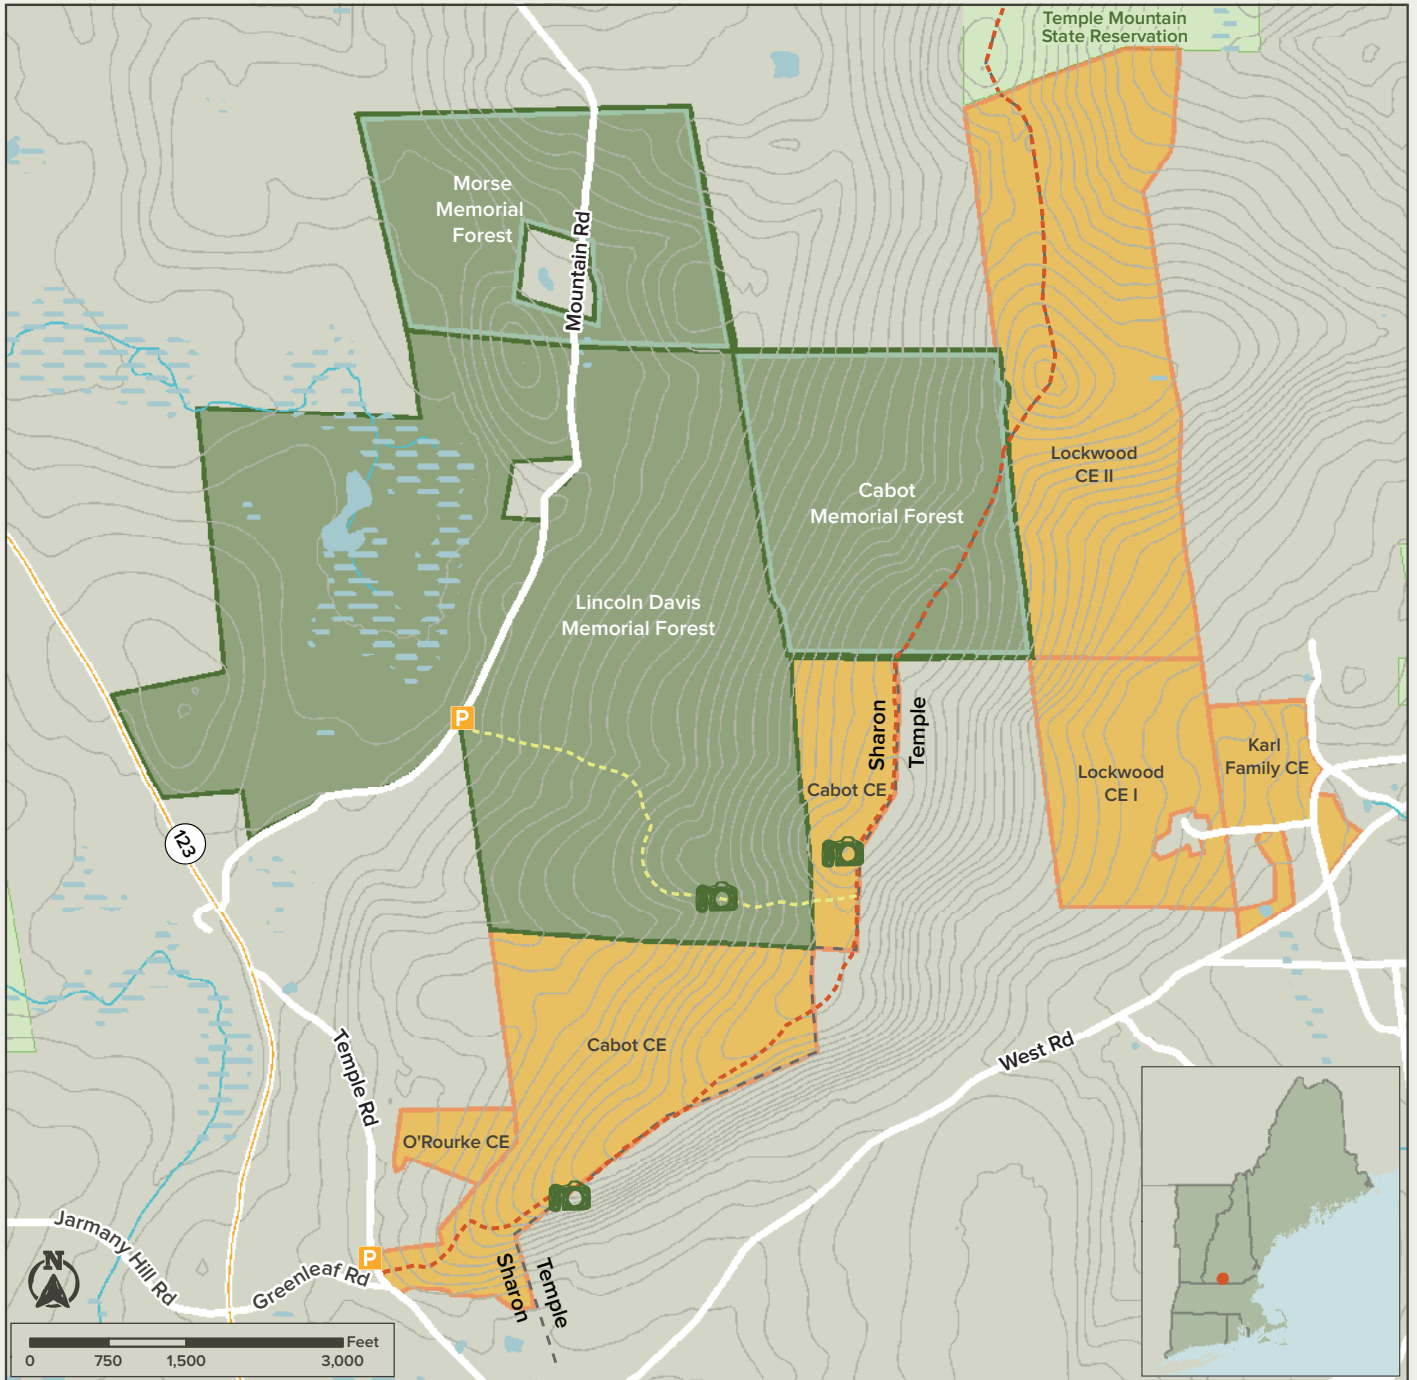

Lincoln Davis-Cabot-Morse Memorial Forest and Surrounding Easements

Sharon & Temple, NH 929 Total NEFF Community Forest Acres 568 Total NEFF Conservation Easement Acres

- | | | | |
|-----------------------------|----------------------|---------------------|----------------|
| NEFF Community Forest | Other Protected Land | Berry Pasture Trail | Open Water |
| Individual Parcel Additions | Parking Lot | Wapack Trail | Streams |
| NEFF Conservation Easements | Feature of Interest | Town Boundaries | Contours (10m) |

Note: All NEFF conservation easements on this map are private property, and the Wapack Trail is the only area on these lands that is open to the public. If you choose to visit, please stay on the trail.

Credits: ESRI 'Terrain Base' map service