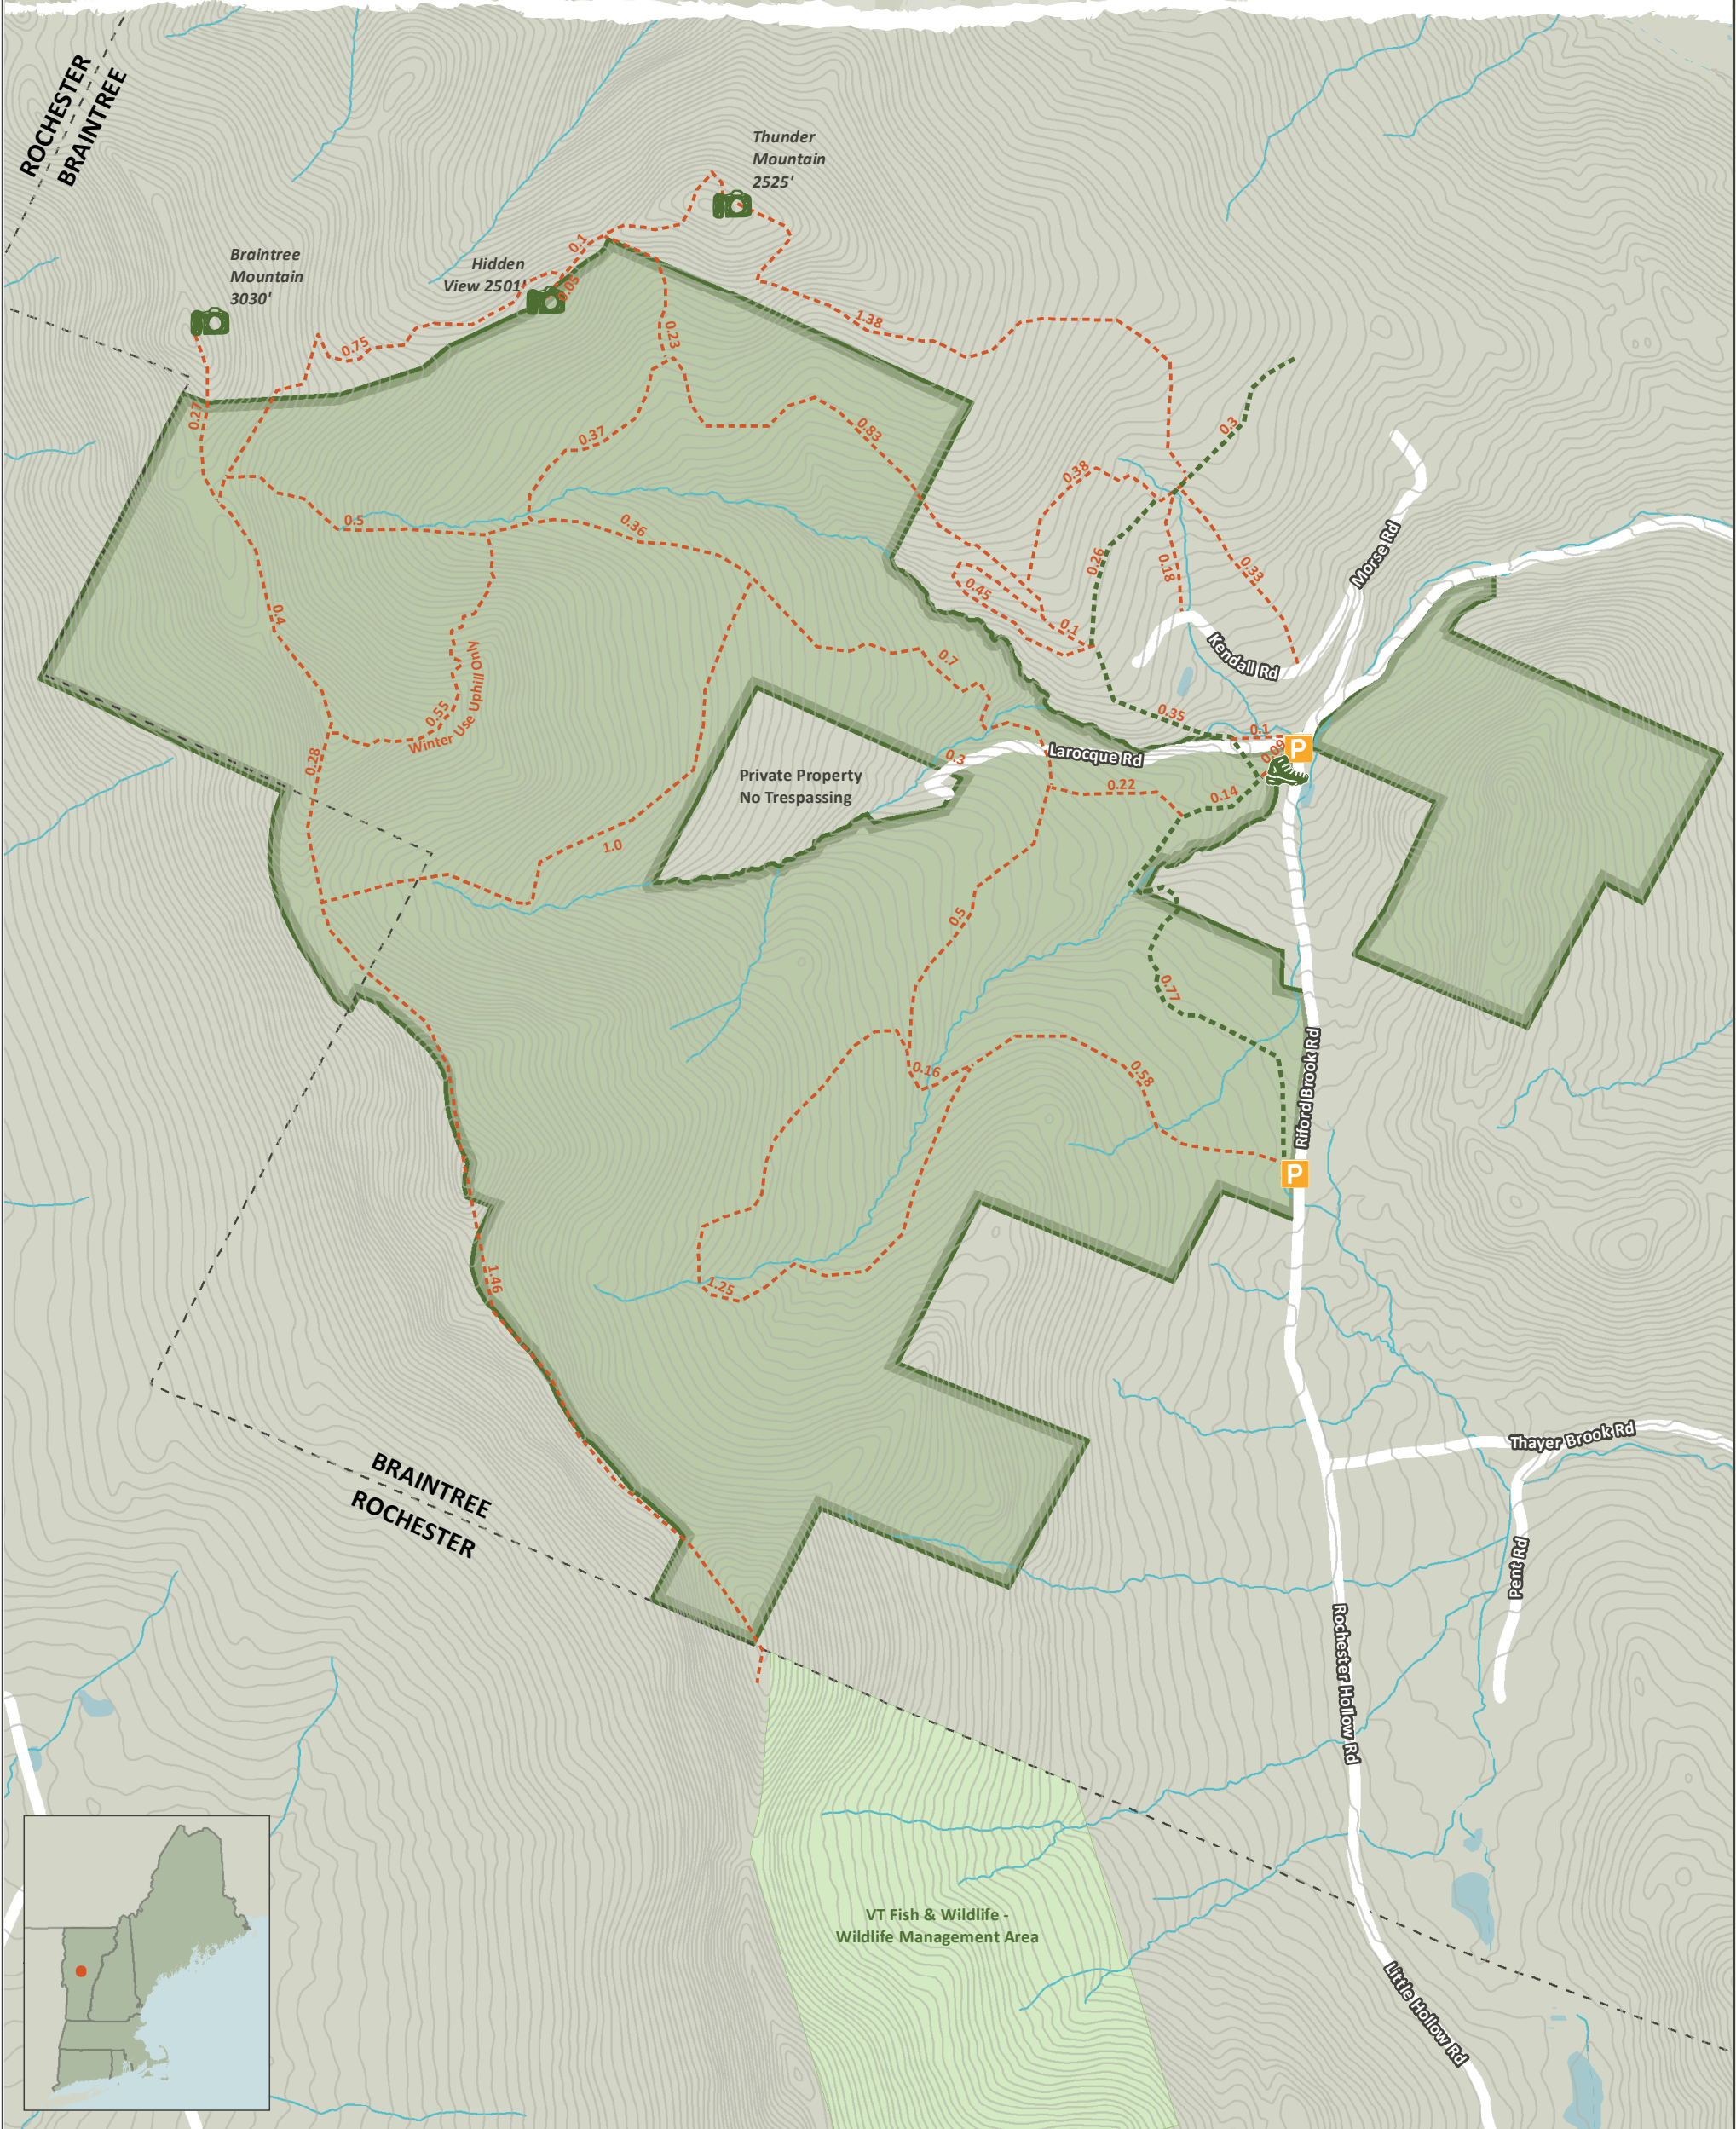

Braintree Mountain Forest

Braintree, VT - 1,547 acres

Community Forest Recreation Map

NEW ENGLAND
FORESTRY
FOUNDATION

LEGEND

- NEFF Land
- Other Protected Land
- Parking Lot
- Kiosk
- Trails
- VAST Snowmobile Route
- Open Water
- Wetlands
- Perennial Streams
- Contours (20 ft intervals)
- Town Boundaries

NOTES

Date: 9/2/2023
Credits: ESRI 'Terrain Base' map service
Trail distances shown in miles.

Refer to the NEFF website for Community Forest recreation guidelines and regulations.
Ridgeline Outdoor Collective (ROC) maintains backcountry ski glades and trails under a cooperative agreement with NEFF. Refer to ROC Backcountry Ski and Snowboard Map available online for winter use information.