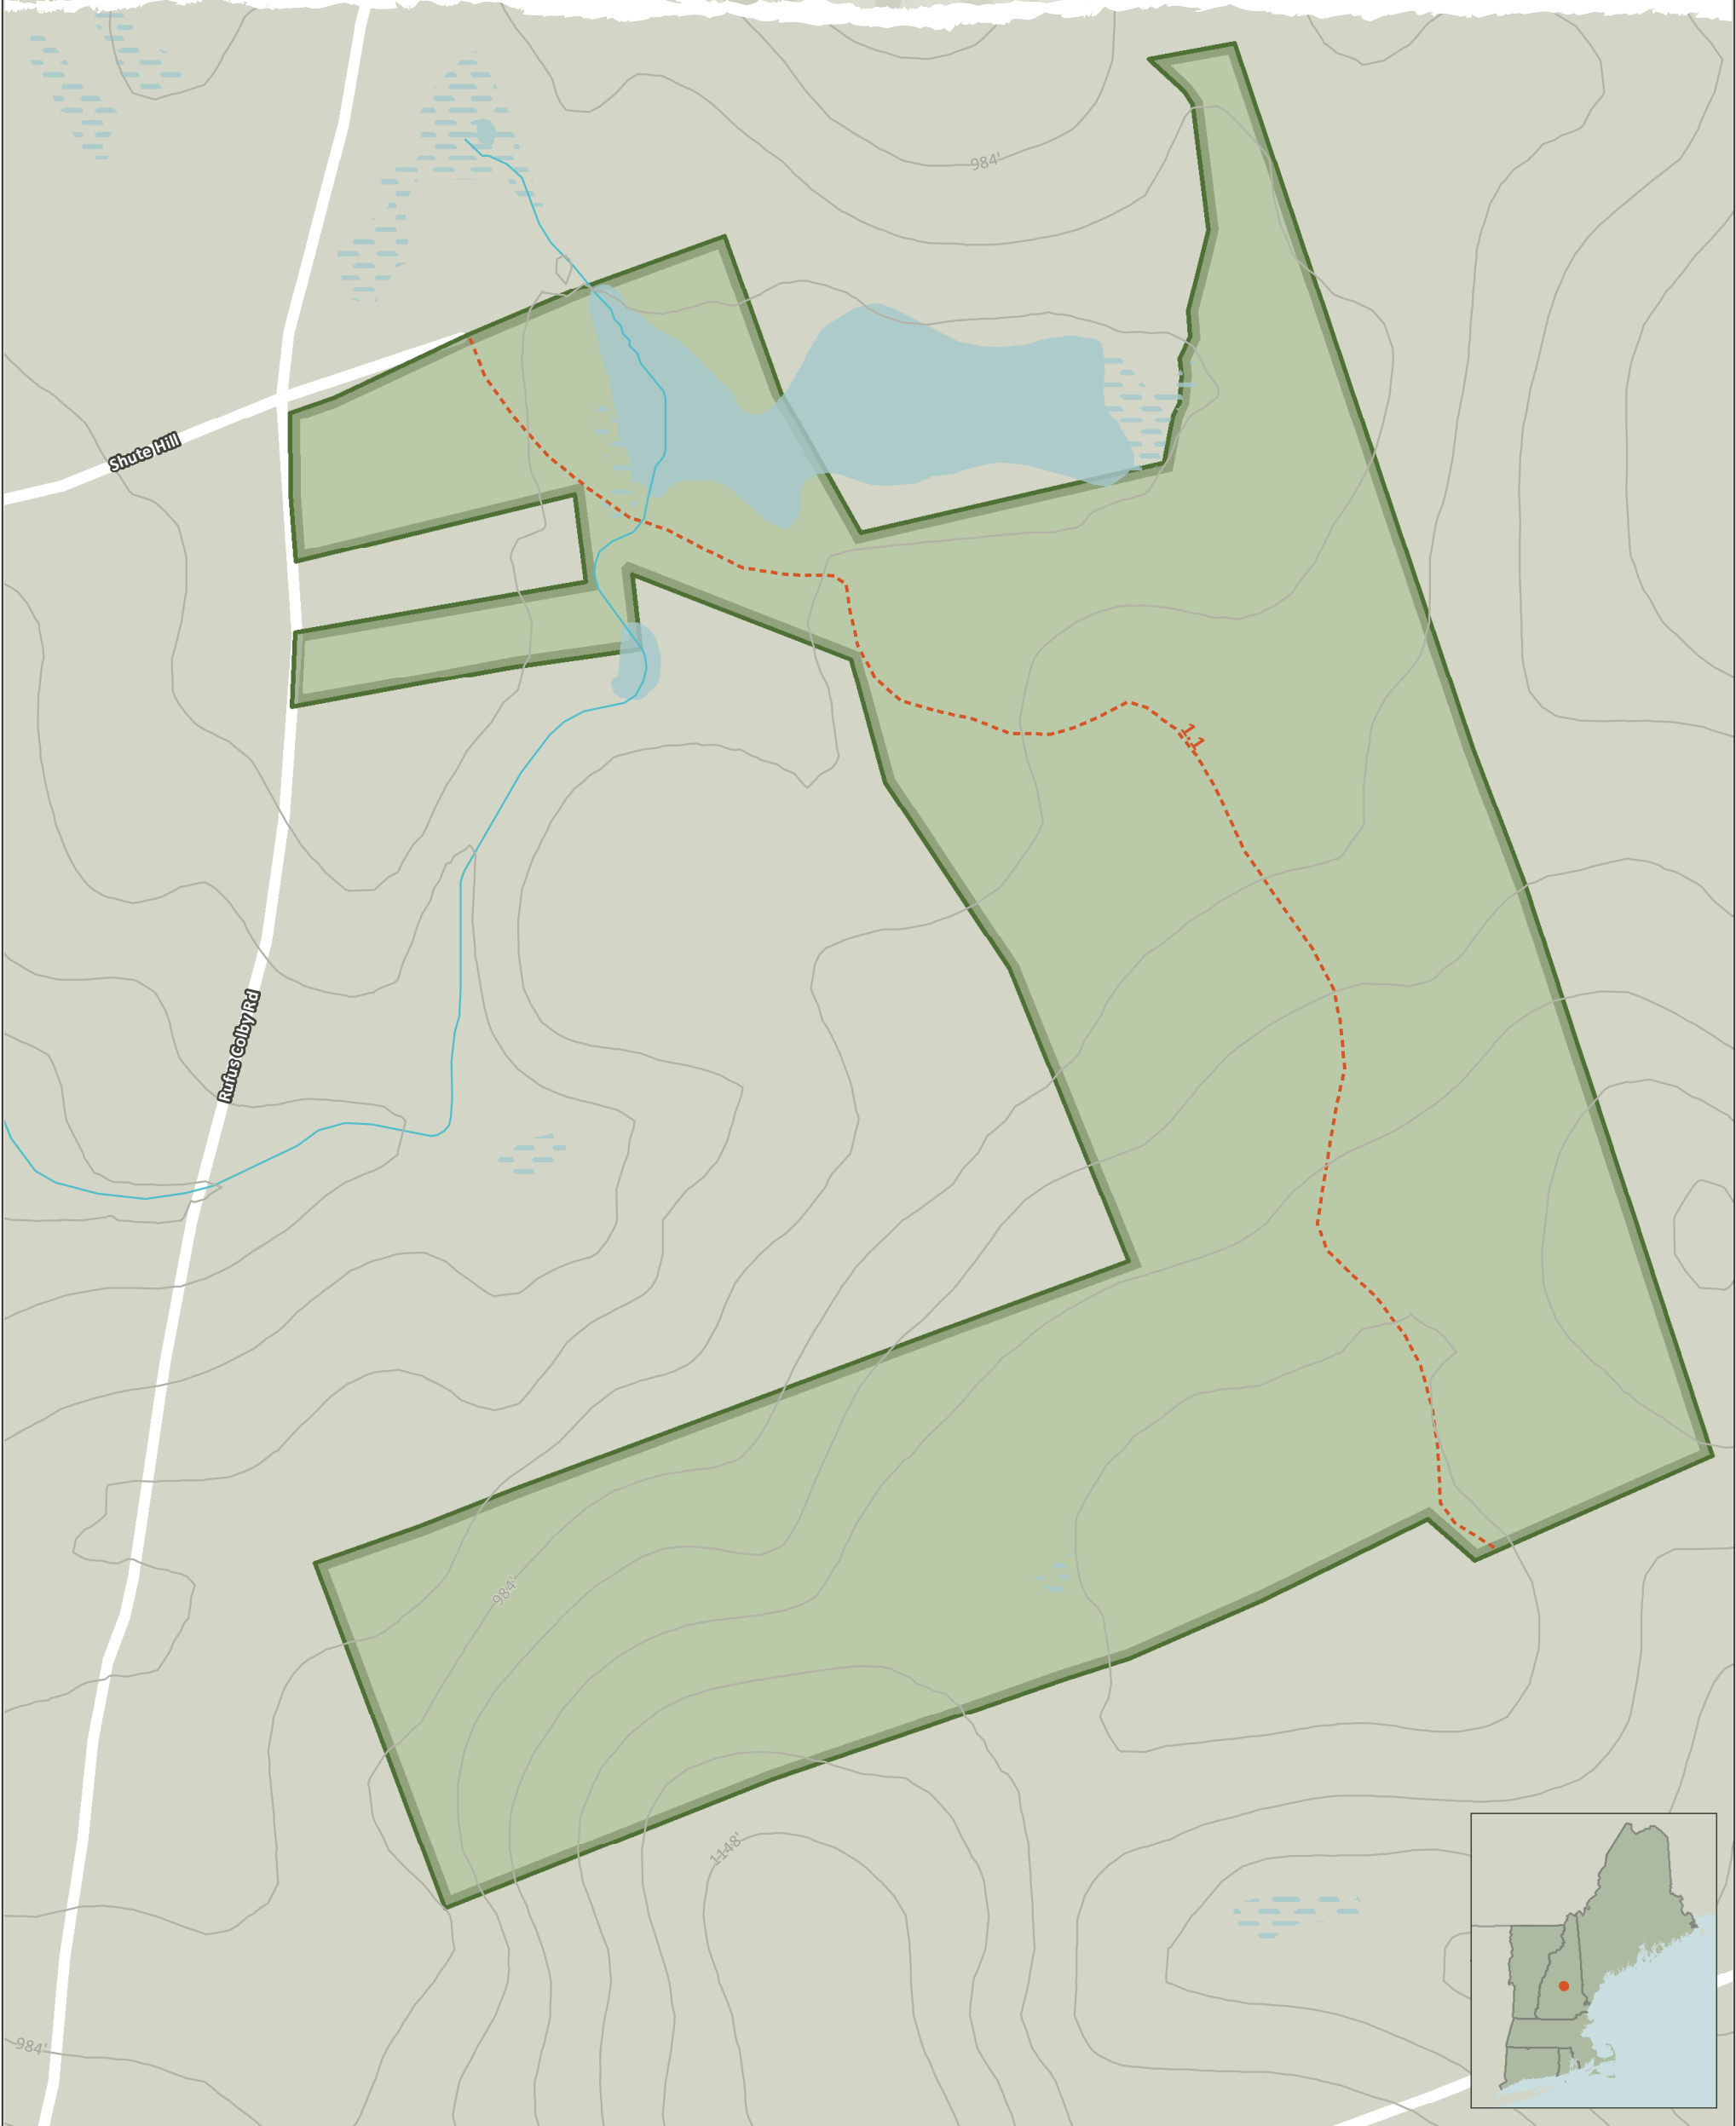

Peirce Family Forest
 Sanbornton, NH - 242 Acres
 Community Forest Recreation Map

NEW ENGLAND
FORESTRY
 FOUNDATION

LEGEND

- NEFF Land
- Open Water
- Trails
- Wetlands
- Perennial Streams
- Intermittent Streams
- Contours (ft)

NOTES

Refer to the NEFF website for Community Forest recreation guidelines and regulations.
 Trail distances are shown in miles. Contour interval approx 33 feet.
 Credits:
 ESRI 'Terrain Base' map service