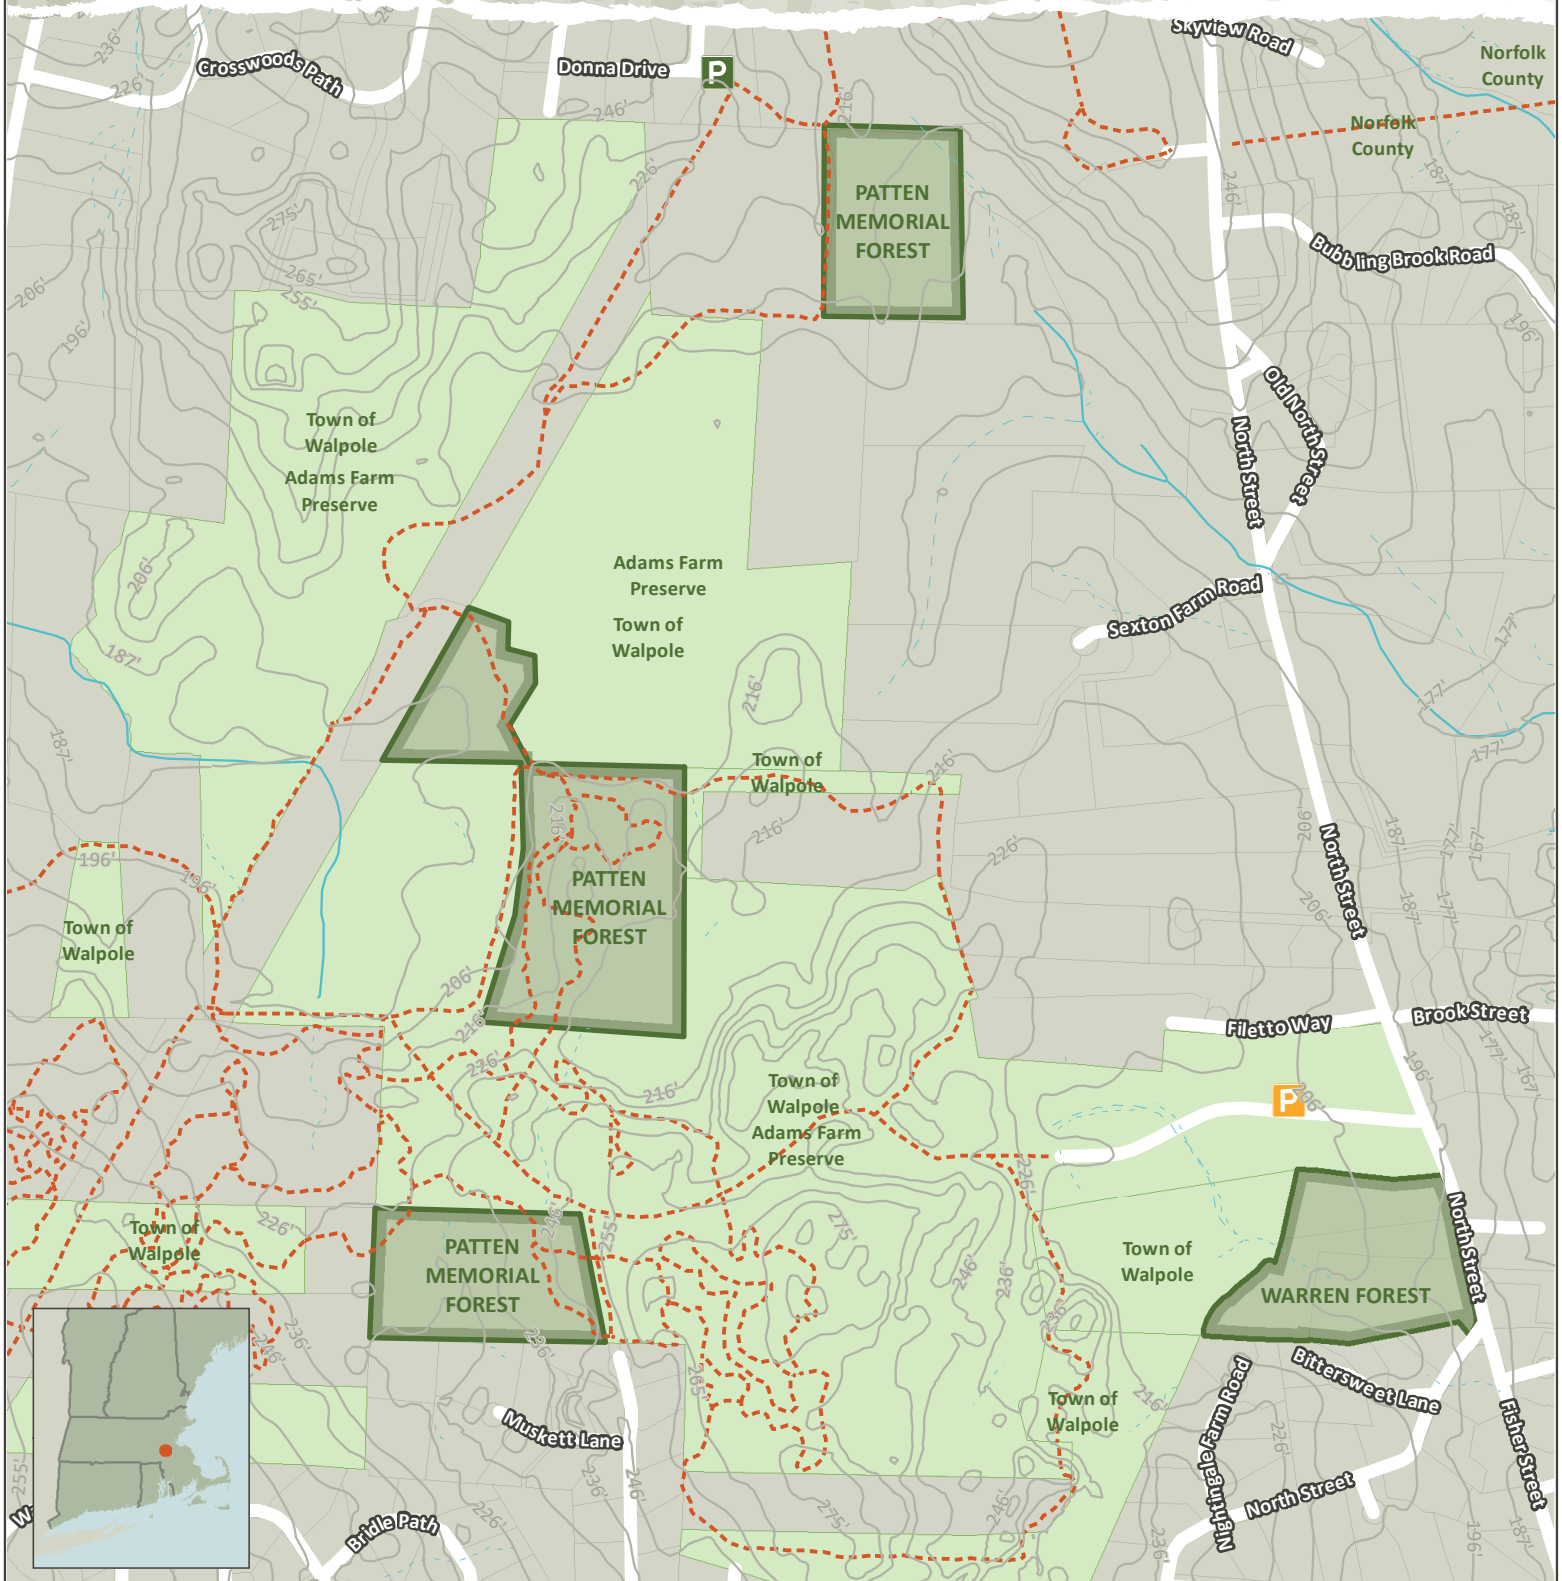

Patten & Warren Memorial Forests

Walpole, MA - 64 Acres

Community Forest Recreation Map

NEW ENGLAND
FORESTRY
FOUNDATION

LEGEND

- NEFF Forests
- Other Protected Land
- Adjacent Parcels
- Trails
- Parking Lot
- Roadside Parking
- Open Water
- Wetlands
- Perennial Streams
- Intermittent Streams
- Contours (10 ft)

NOTES

Refer to the NEFF website for Community Forest recreation guidelines and regulations. Trails depicted here may be incomplete. Refer to Adams Farm website for current trail details.

Credits:

ESRI 'Terrain Base' map service; MassGIS Trails and Protected and Recreational OpenSpace datasets

Date: 9/19/2023