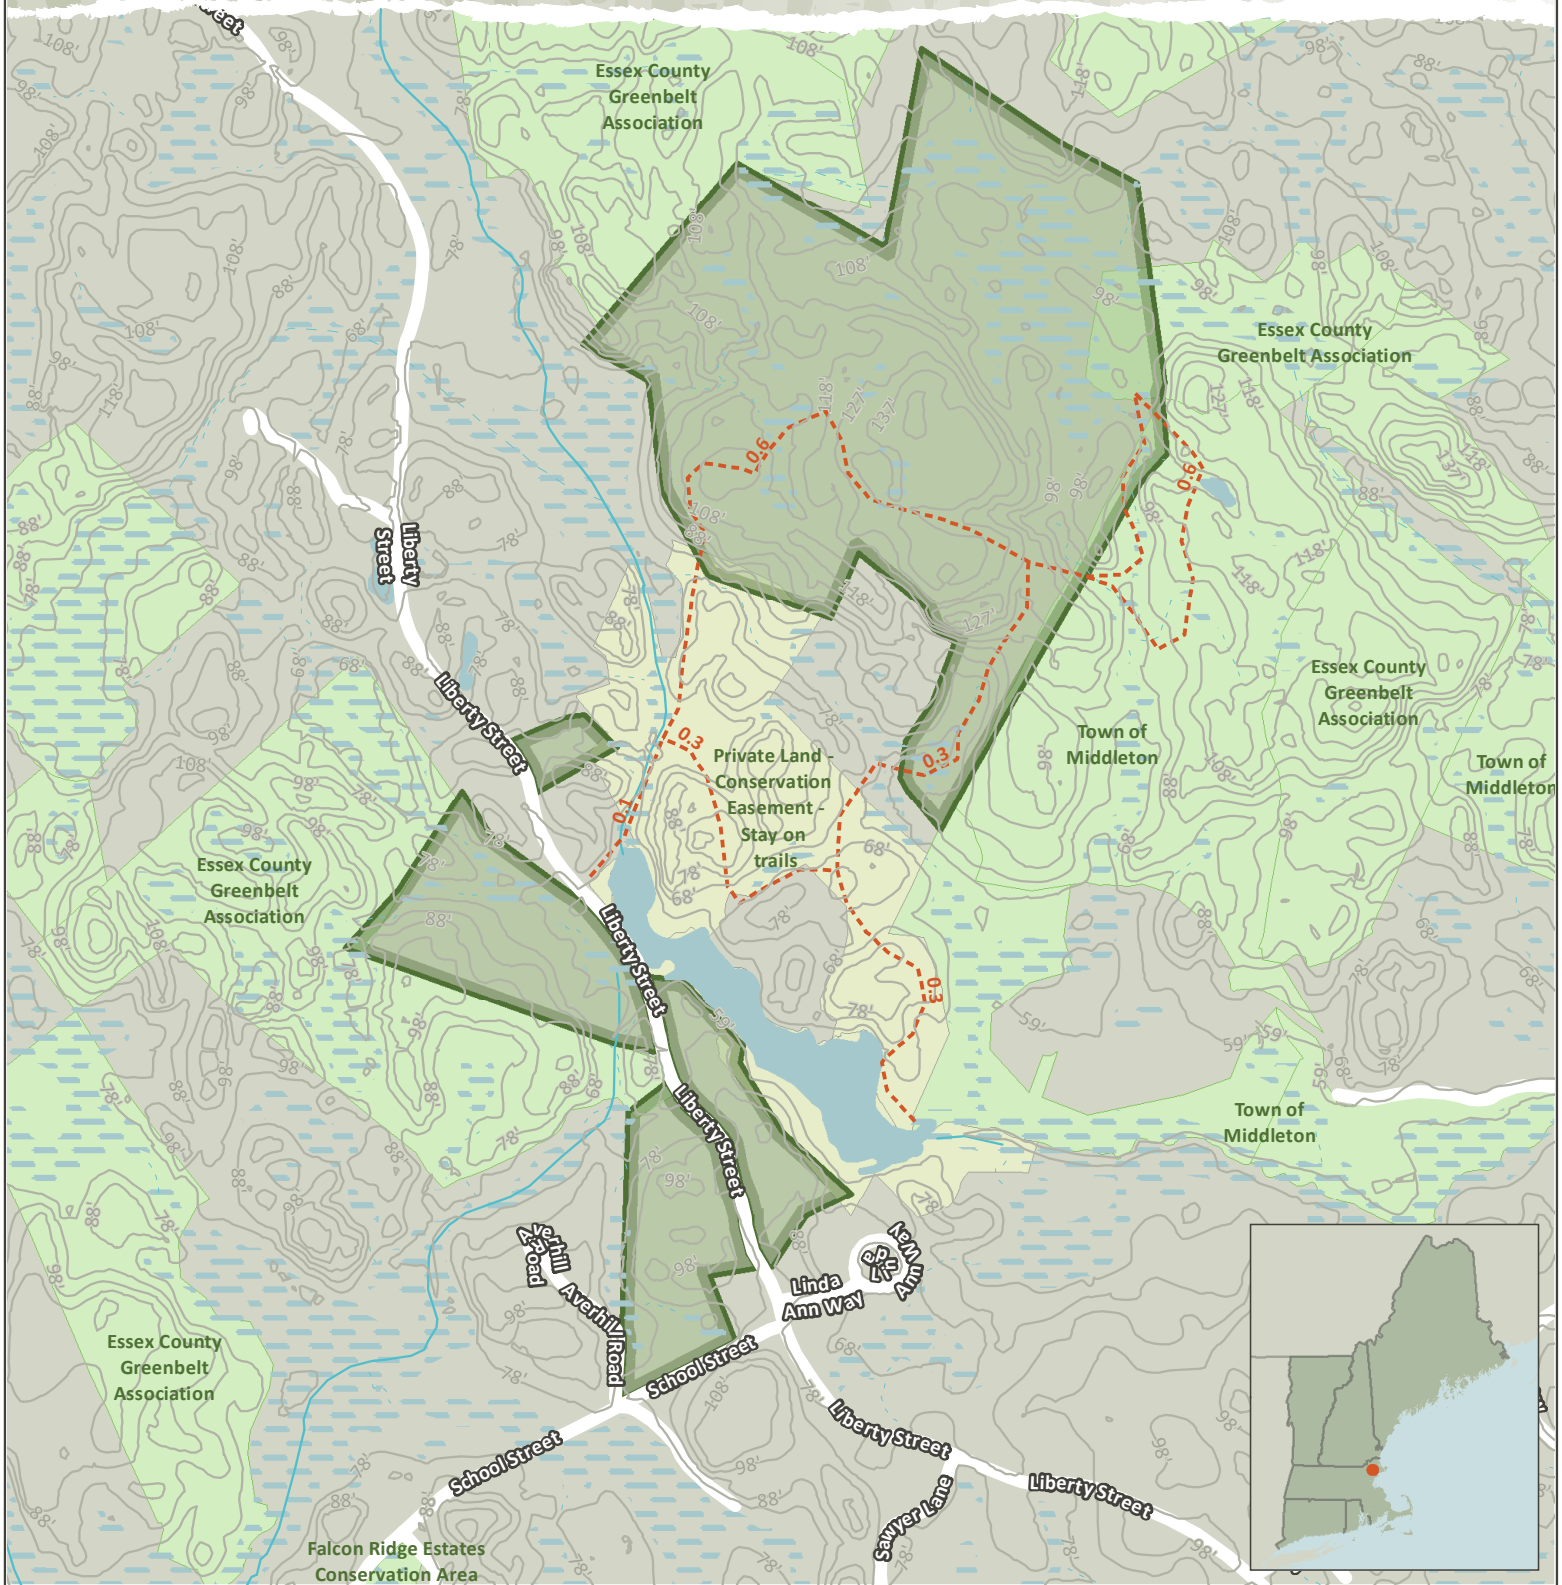

# Prichard Memorial Forest

Middleton, MA - 137 Acres

Community Forest Recreation Map

NEW ENGLAND  
**FORESTRY**  
FOUNDATION

## LEGEND

- NEFF Lands
- Adjacent Properties
- Protected Land - Public Access
- Protected Land - Limited Access
- Open Water
- Wetlands
- Perennial Streams
- Intermittent Streams
- Contours (10 ft)

## NOTES

Refer to the NEFF website for Community Forest recreation guidelines and regulations.  
Trail distances are shown in miles.

Date: 9/19/2023

Credits:  
ESRI 'Terrain Base' map service; MassGIS Trails dataset; Middleton Open Space & Rec map; Essex County Greenbelt map

0 200 400 800 Feet