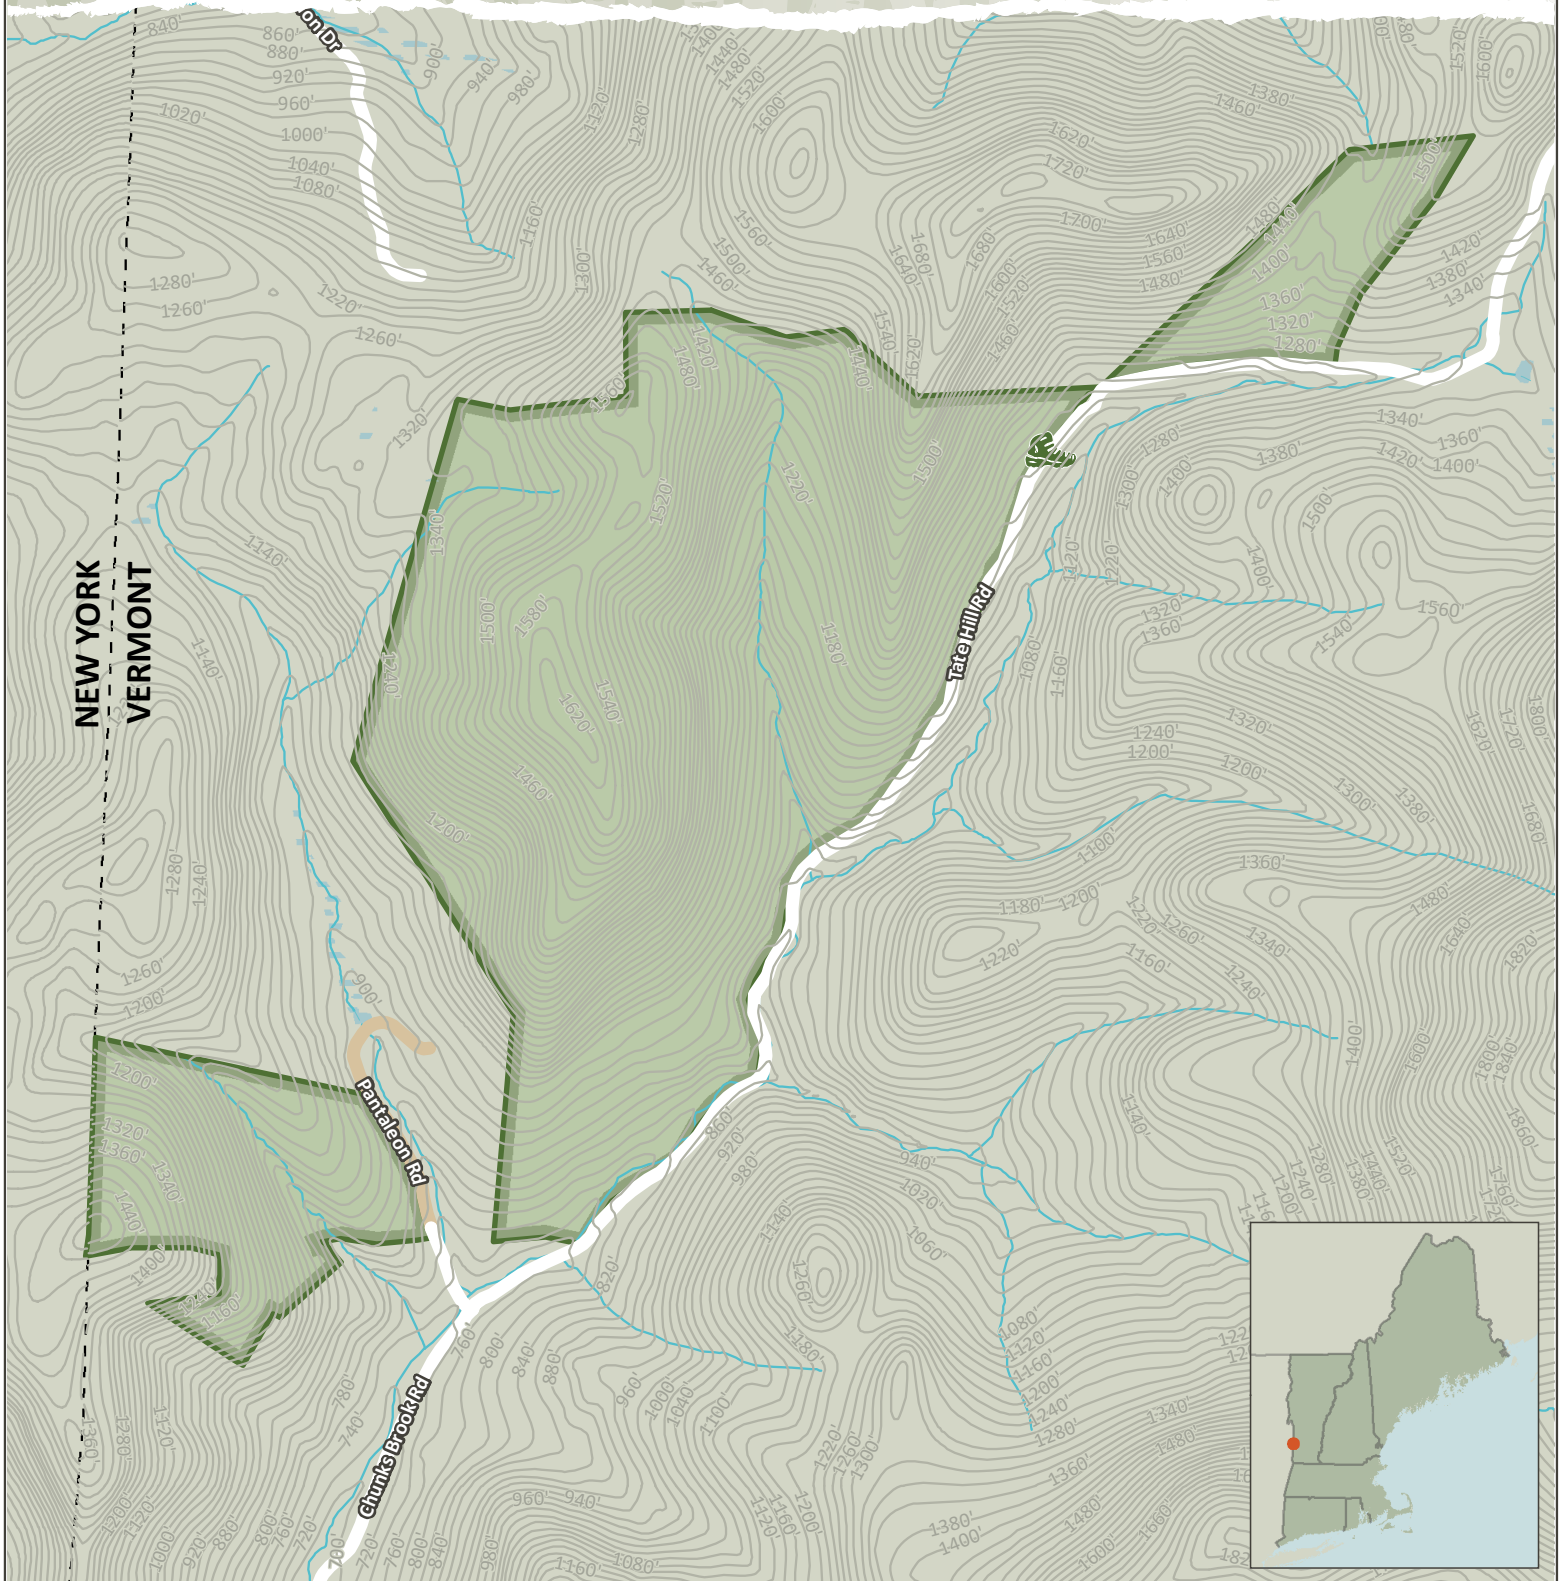

Scott Memorial Forest

Sandgate, VT - 497+/- Acres

Community Forest Recreation Map

NEW ENGLAND
FORESTRY
FOUNDATION

LEGEND

- NEFF Land
- Property Sign
- Private Road
- Wetlands
- Perennial Streams
- Intermittent Streams
- Contours (ft)
- State Boundary

NOTES

Refer to the NEFF website for Community Forest recreation guidelines and regulations.

Contour interval is 20 feet.

Credits:
ESRI 'Terrain Base' map service
Date: 9/12/2023