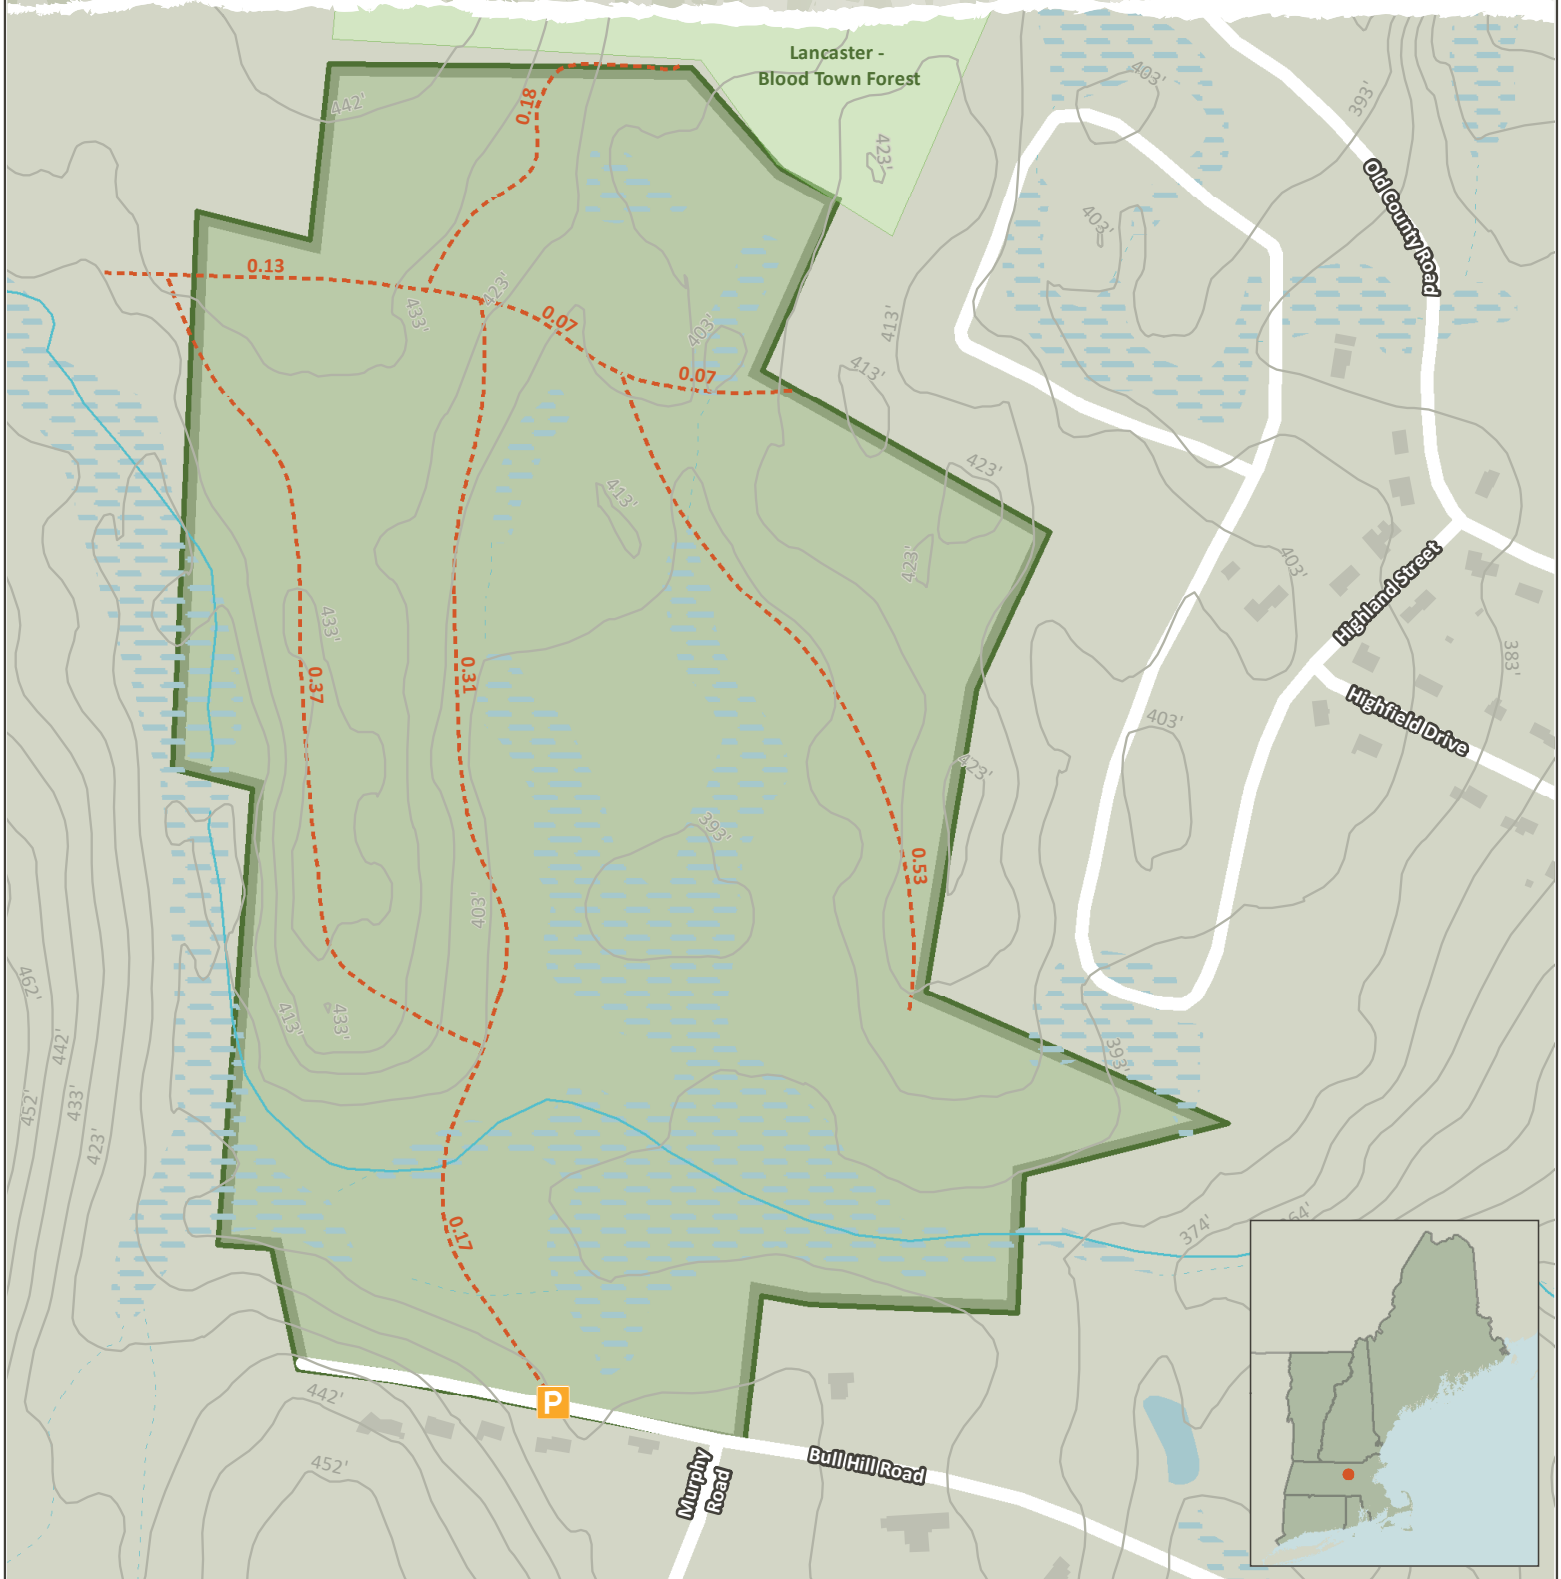

Thayer Memorial Forest

Lancaster, MA - 101 Acres

Community Forest Recreation Map

NEW ENGLAND
FORESTRY
FOUNDATION

LEGEND

- NEFF Land
- Trails
- Parking Area
- Other Protected Land
- Open Water
- Wetlands
- Perennial Streams
- Intermittent Streams
- Contours (ft)

NOTES

Refer to the NEFF website for Community Forest recreation guidelines and regulations.

Trail distances are shown in miles.
Contour interval is 10 feet.

Credits:
ESRI 'Terrain Base' map service

Date: 10/2/2023