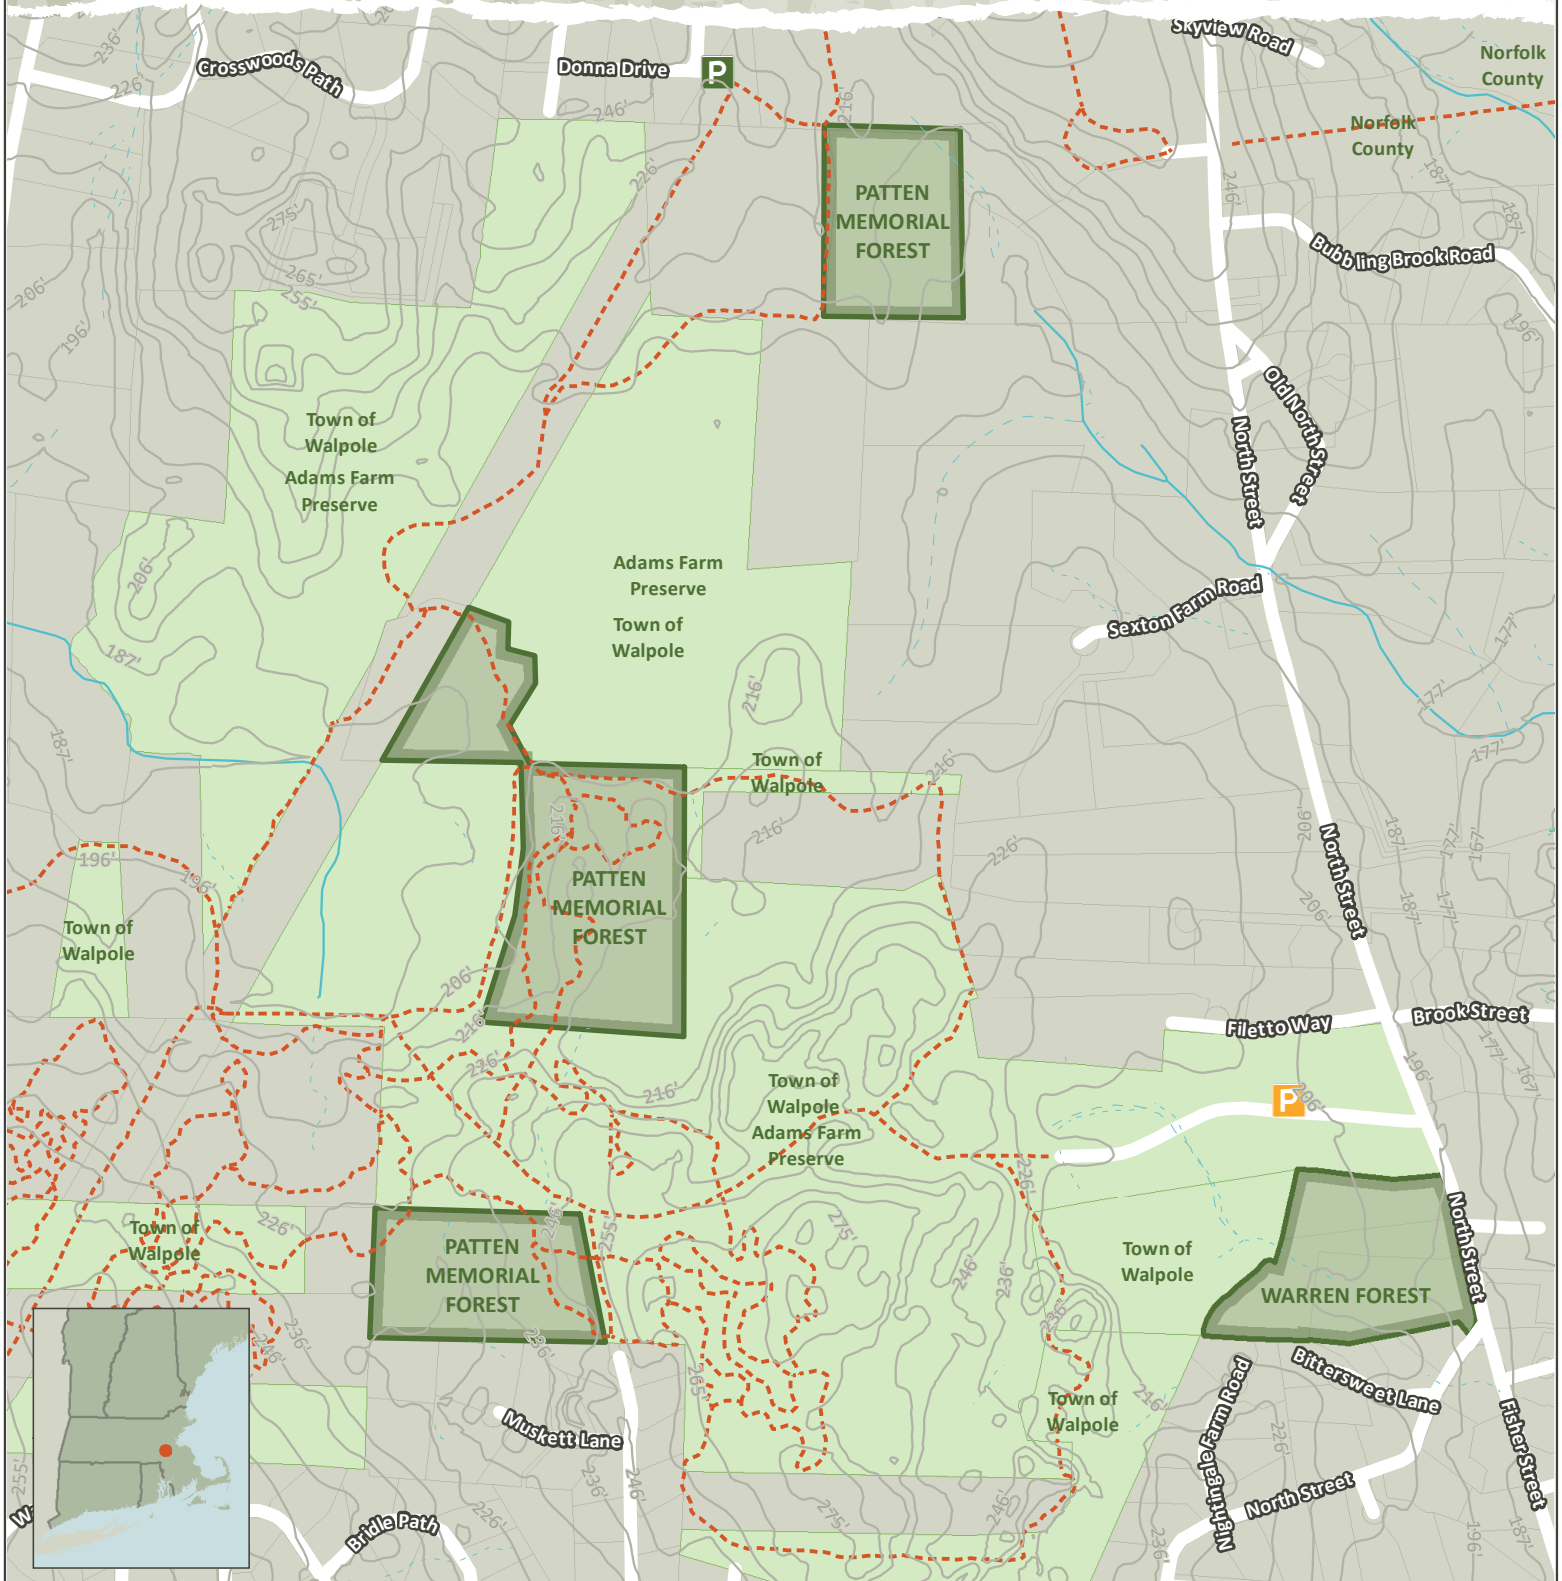

Patten & Warren Memorial Forests

Walpole, MA - 64 Acres

Community Forest Recreation Map

NEW ENGLAND
FORESTRY
FOUNDATION

LEGEND

- NEFF Forests
- Other Protected Land
- Adjacent Parcels
- Trails
- Parking Lot
- Roadside Parking
- Open Water
- Wetlands
- Perennial Streams
- Intermittent Streams
- Contours (10 ft)

NOTES

Refer to the NEFF website for Community Forest recreation guidelines and regulations. Trails depicted here may be incomplete. Refer to Adams Farm website for current trail details.

Credits:

ESRI 'Terrain Base' map service; MassGIS Trails and Protected and Recreational OpenSpace datasets

Date: 9/19/2023

0 200 400 800 Feet