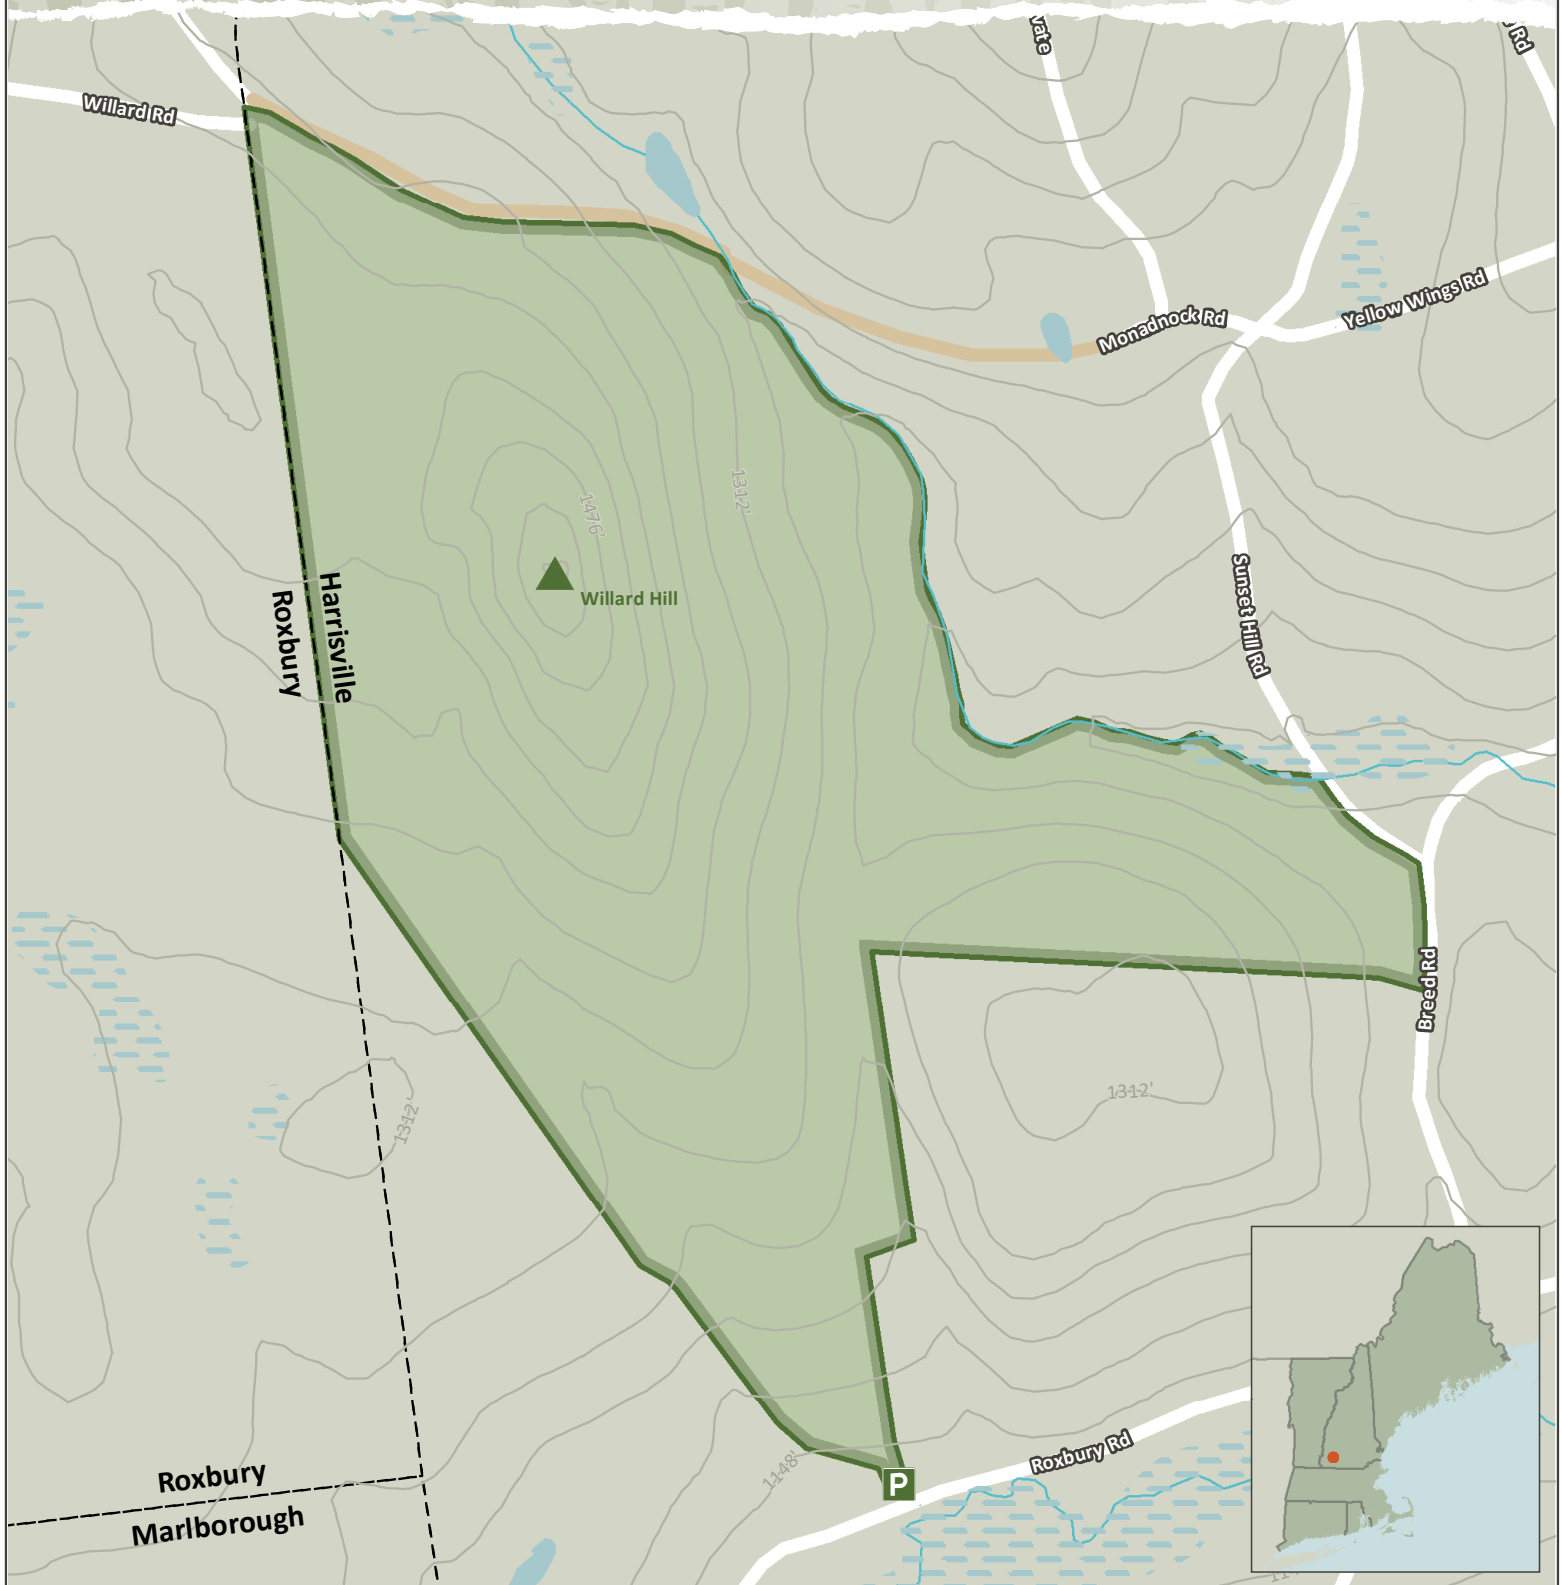

Wellington Wells Memorial Forest

Harrisville, NH - 188 Acres

Community Forest Recreation Map

NEW ENGLAND
FORESTRY
FOUNDATION

LEGEND

- NEFF Land
- Other Protected Land
- Roadside Parking
- Unimproved Road
- Town Boundaries
- Open Water
- Wetlands
- Perennial Streams
- Intermittent Streams
- Contours (ft)

NOTES

Refer to the NEFF website for Community Forest recreation guidelines and regulations. Trails may not be well-developed and difficult to access. Contour interval approx 33 feet. Credits: ESRI 'Terrain Base' map service