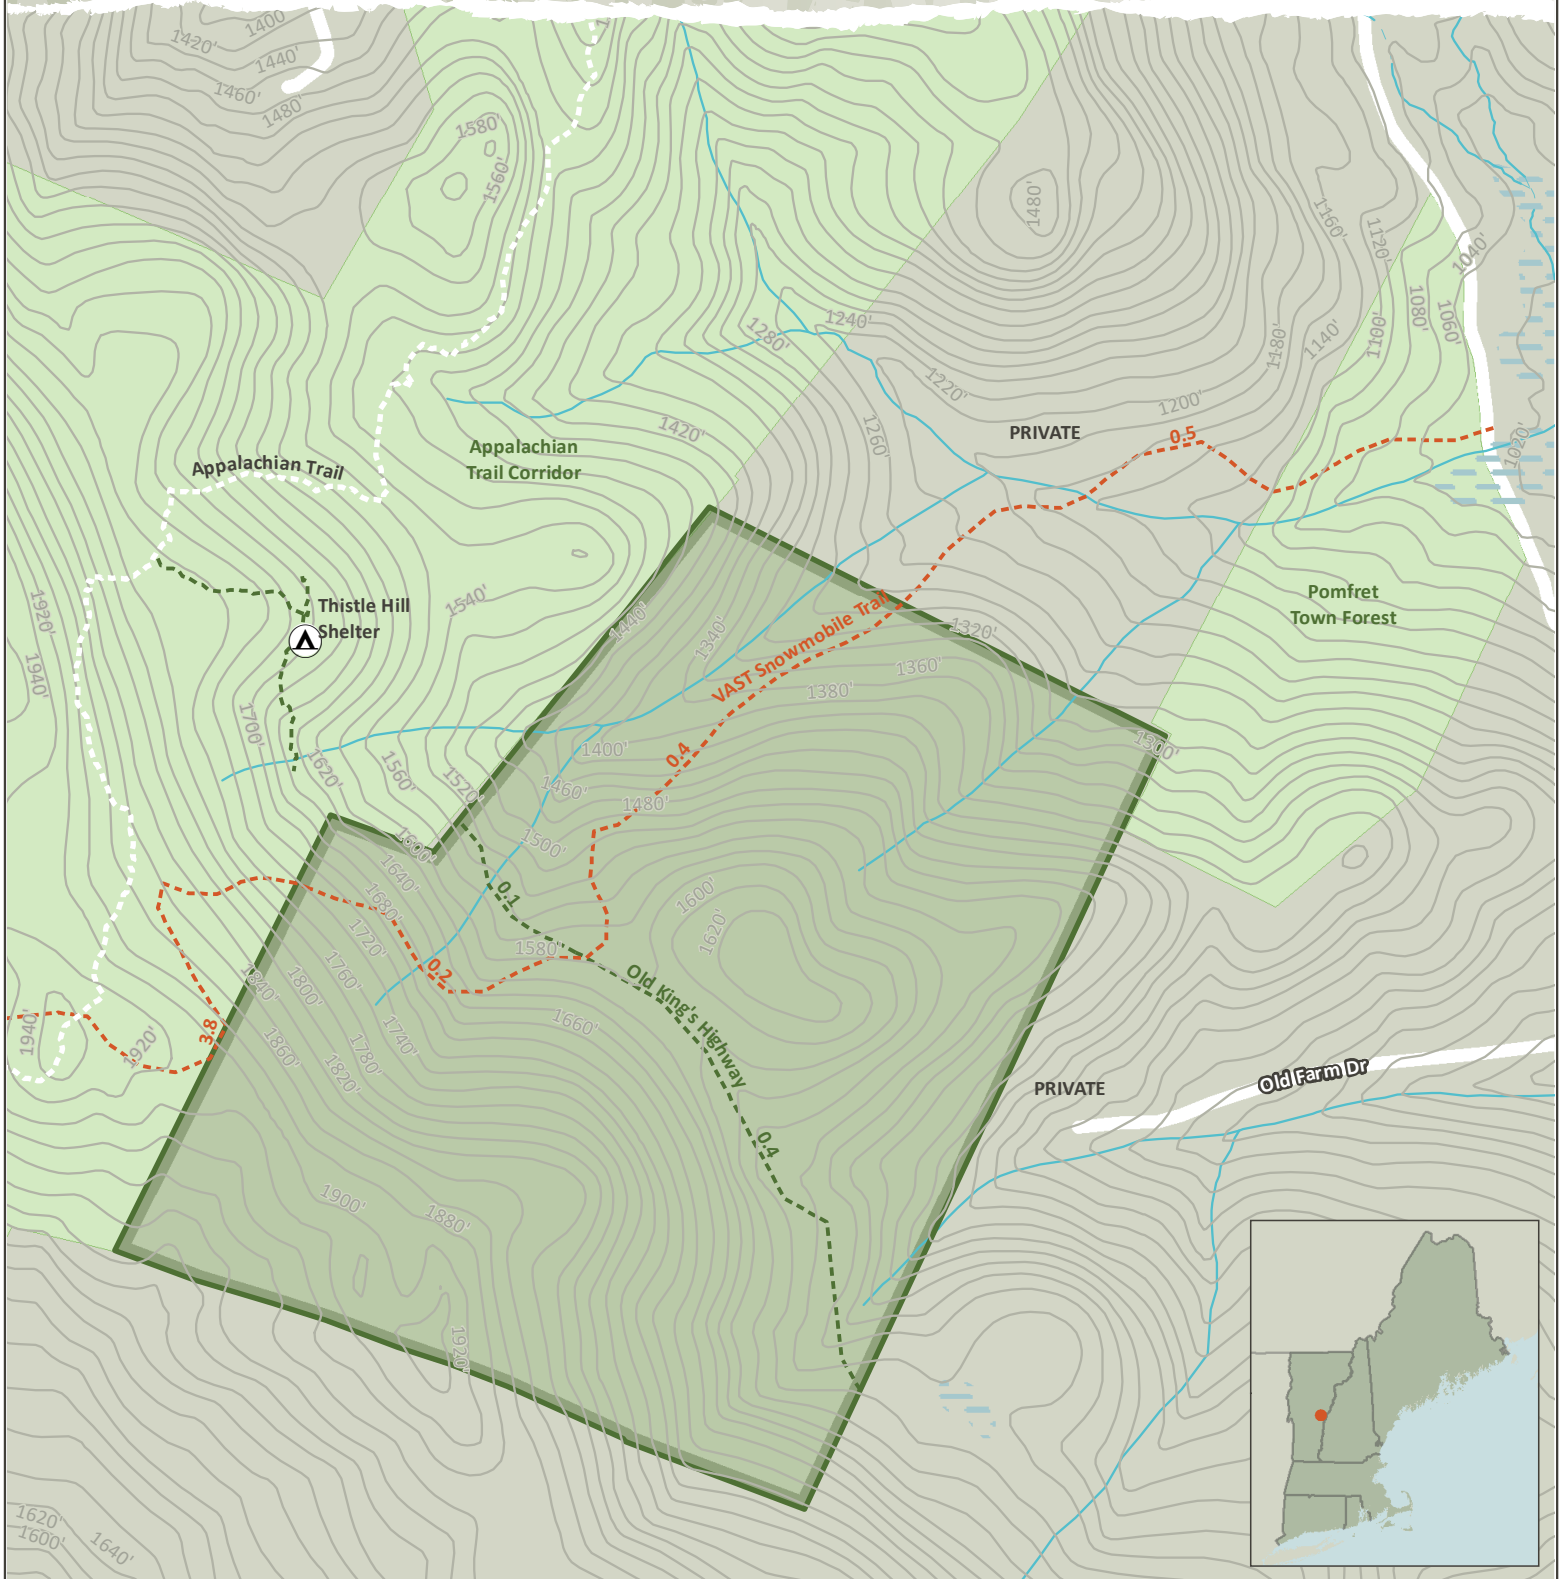

# Spiegel Memorial Forest

Pomfret, VT - 111 acres

Community Forest Recreation Map

NEW ENGLAND  
**FORESTRY**  
FOUNDATION

**LEGEND**

- NEFF Land
- Other Protected Land
- Trails (mi)
- Open Water
- Wetlands
- Perennial Streams
- Intermittent Streams
- Contours (20 ft)

**NOTES**

Refer to the NEFF website for Community Forest recreation guidelines and regulations. Trails may not be well-developed and difficult to access.

Credits: ESRI 'Terrain Base' map service; VT Open Space; National Park Service Appalachian National Scenic Trail & Appalachian Trail Conservancy 7-25-24 update