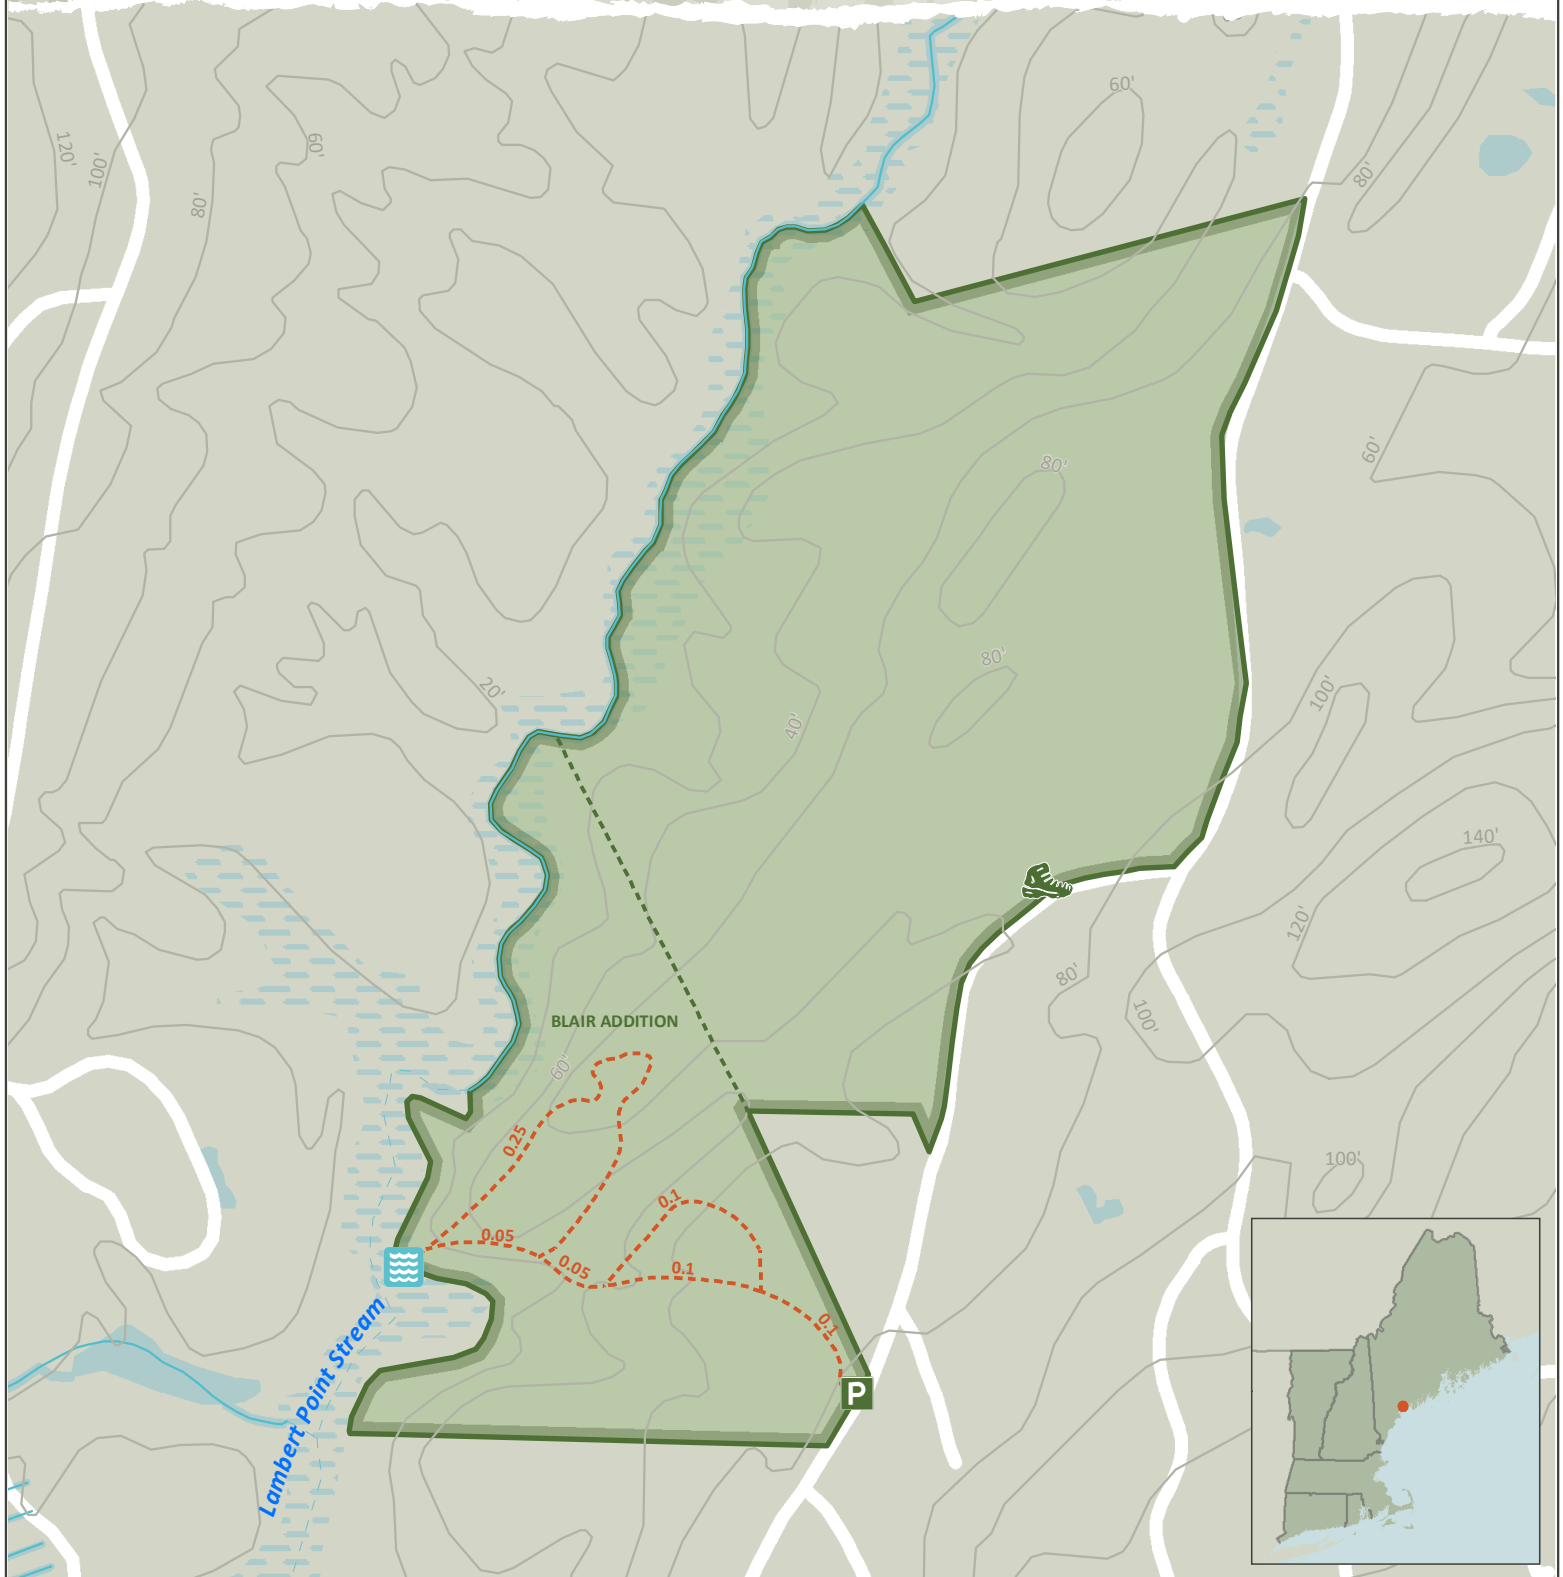

Arnold Family Forest

Freeport, ME - 97 Acres

Community Forest Recreation Map

NEW ENGLAND
FORESTRY
FOUNDATION

LEGEND

- NEFF Land
- Blair Lot Boundary
- Trails
- Roadside Parking
- Property Sign
- Water Access
- Wetlands
- Streams
- Contours (ft)

NOTES

Refer to the NEFF website for Community Forest recreation guidelines and regulations. Hunting is allowed only on the Blair Addition. Trail distances are shown in miles. Contour interval is 20 feet.

Credits: ESRI 'Terrain Base' map service

Date: 10/28/2024