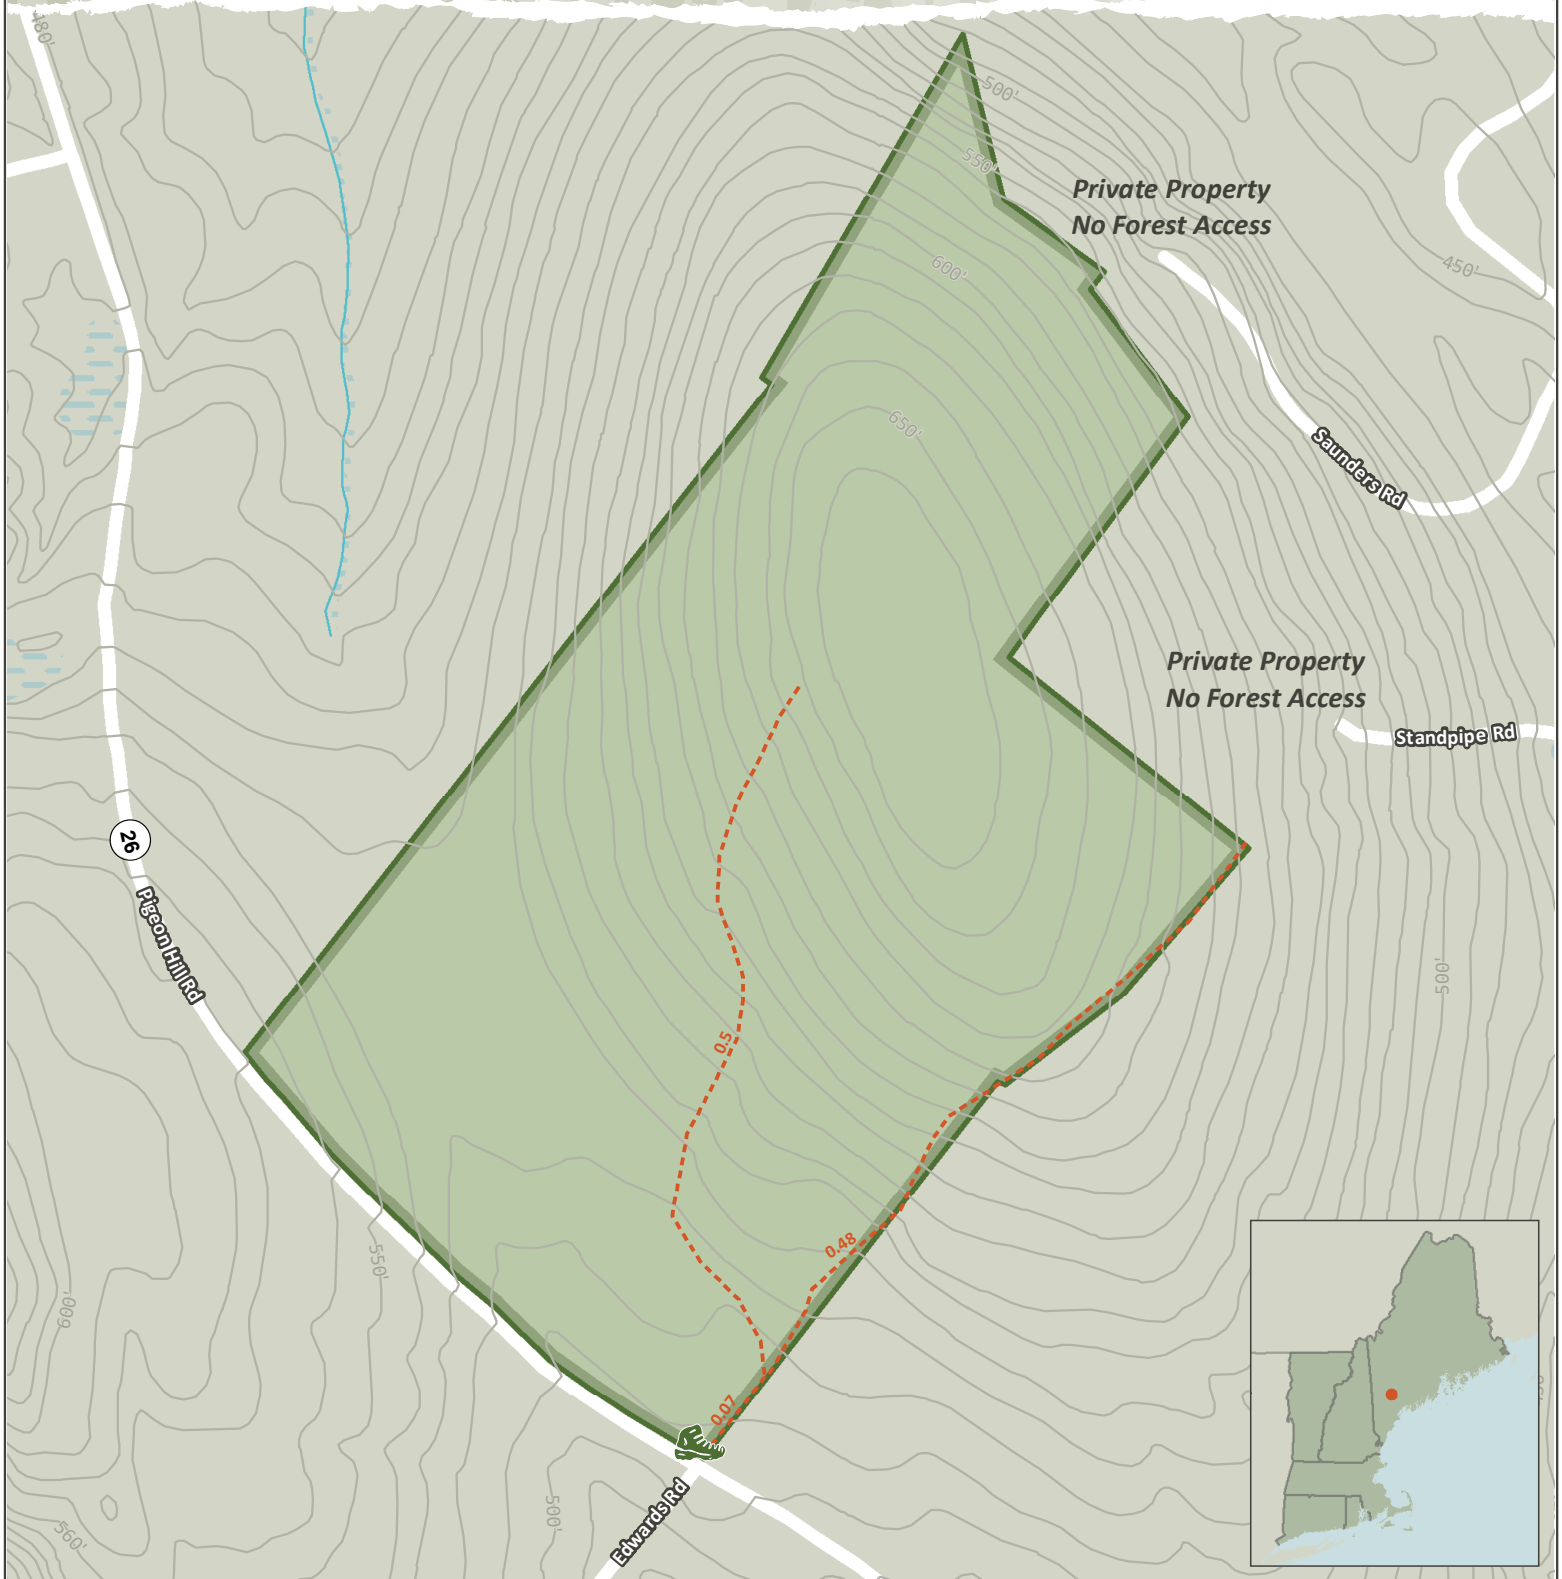

True Farm Living Forest

Mechanic Falls, ME - 152 Acres

Community Forest Recreation Map

NEW ENGLAND
FORESTRY
FOUNDATION

LEGEND

- NEFF Land
- Trails
- Trailhead & Property Sign
- Wetlands
- Perennial Streams
- Intermittent Streams
- Contours (ft)

NOTES

Refer to the NEFF website for Community Forest recreation guidelines and regulations.
Trail distances are shown in miles.
Contour interval is 10 feet.

Credits: ESRI 'Terrain Base' map service

Date: 10/17/2024