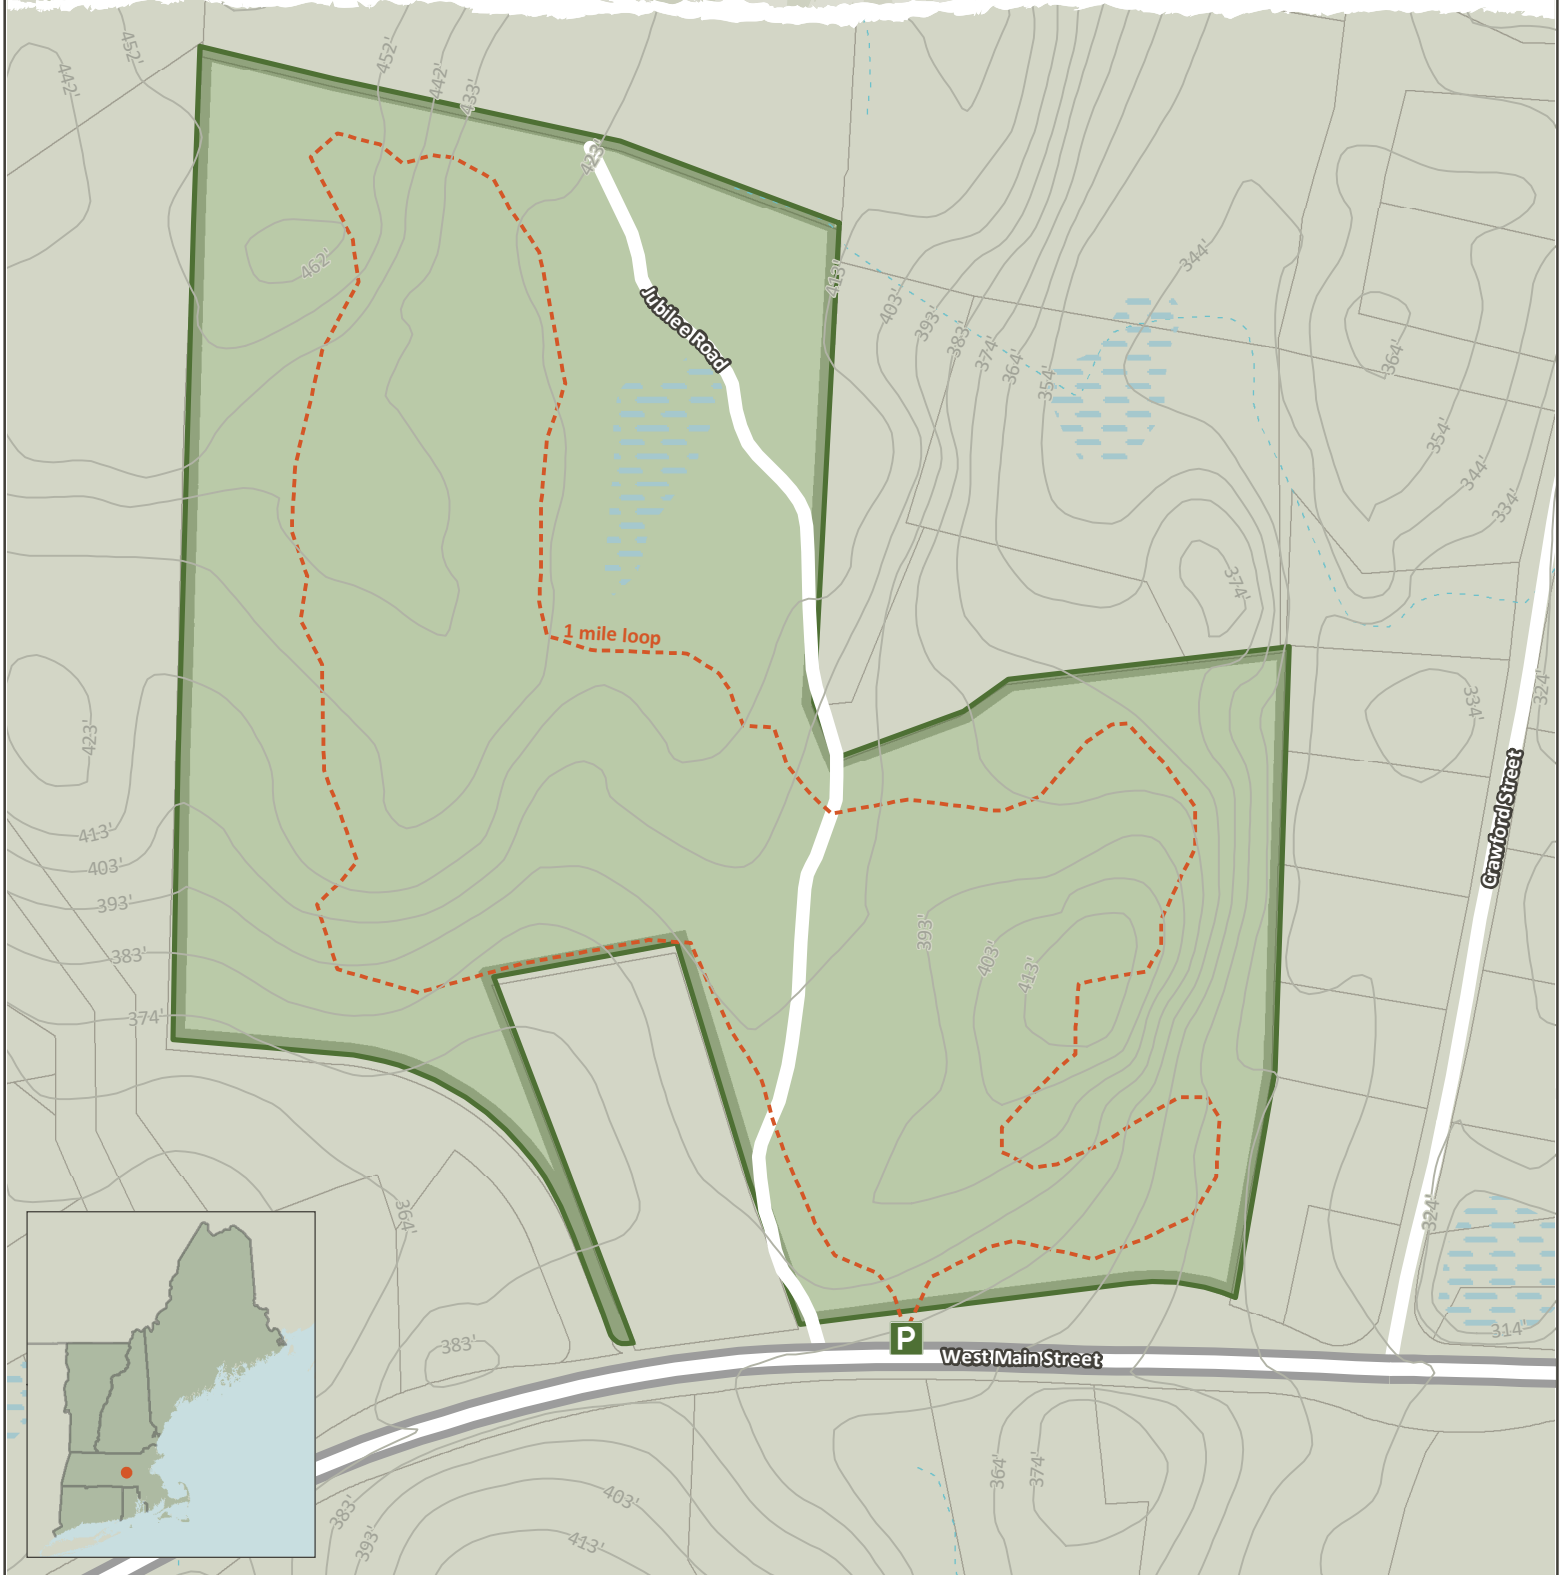

Carlstrom II Memorial Forest

Northborough, MA - 31 Acres

Community Forest Recreation Map

NEW ENGLAND
FORESTRY
FOUNDATION

LEGEND

- NEFF Land
- Wetlands
- Roadside Parking
- Intermittent Streams
- Trails
- Contours (ft)
- Parcel Boundaries

NOTES

Refer to the NEFF website for Community Forest recreation guidelines and regulations.

Trail distances are shown in miles.
Contour interval is 10 feet.

Credits:
ESRI 'Terrain Base' map service

Date: 1/30/2025